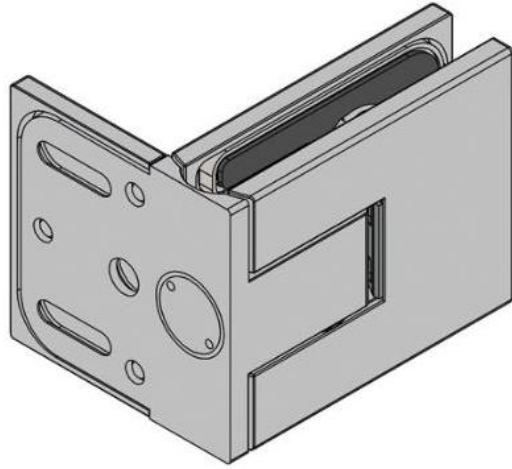

39.00000.01

Shower door hinge Juna with oblong hole plate

Material: brass
Finish: chrome polished
Mounting: glass/wall 90°
Glass thickness: 6 / 8 / 10 mm
Sales unit (SU): St
Unit package: 2.00
Shape: square
Carrying capacity: 50 kg/pair

opening on both sides, hidden screw connection, max. door size with glasses 6 & 8 mm 1000 x 2250 mm, with glass 10 mm 855 x 2250 mm, zero position continuously adjustable, self-closing from 20°

D

D

E

E