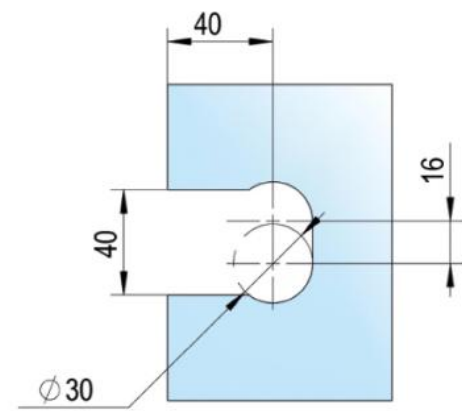

39.00000.01

Shower door hinge Juna with oblong hole plate

Material: brass
Finish: chrome polished
Mounting: glass/wall 90°
Glass thickness: 6 / 8 / 10 mm
Sales unit (SU): St
Unit package: 2.00
Shape: square
Carrying capacity: 50 kg/pair

opening on both sides, hidden screw connection, max. door size with glasses 6 & 8 mm 1000 x 2250 mm, with glass 10 mm 855 x 2250 mm, zero position continuously adjustable, self-closing from 20°

D

D

E

E