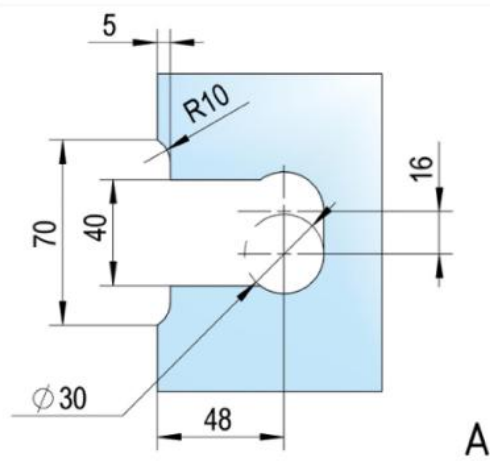

39.00000.01

Shower door hinge Juna with oblong hole plate

Material: brass
Finish: chrome polished
Mounting: glass/wall 90°
Glass thickness: 6 / 8 / 10 mm
Sales unit (SU): St
Unit package: 2.00
Shape: square
Carrying capacity: 50 kg/pair

opening on both sides, hidden screw connection, max. door size with glasses 6 & 8 mm 1000 x 2250 mm, with glass 10 mm 855 x 2250 mm, zero position continuously adjustable, self-closing from 20°

D

D

E

E