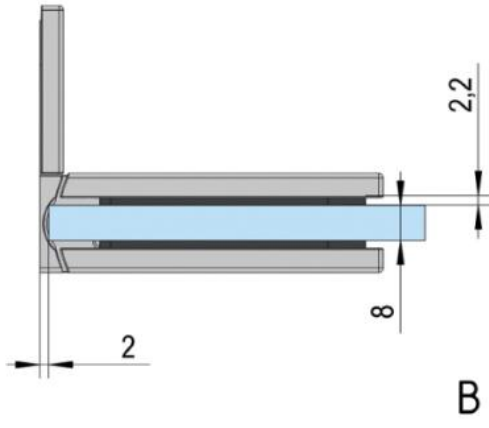

39.00000.01

Shower door hinge Juna with oblong hole plate

Material: brass
Finish: chrome polished
Mounting: glass/wall 90°
Glass thickness: 6 / 8 / 10 mm
Sales unit (SU): St
Unit package: 2.00
Shape: square
Carrying capacity: 50 kg/pair

opening on both sides, hidden screw connection, max. door size with glasses 6 & 8 mm 1000 x 2250 mm, with glass 10 mm 855 x 2250 mm, zero position continuously adjustable, self-closing from 20°

D

D

E

E