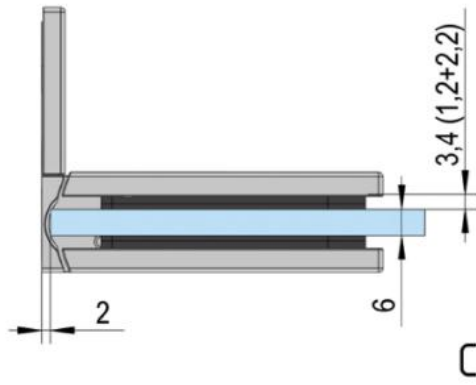

39.00000.01

Shower door hinge Juna with oblong hole plate

Material: brass
Finish: chrome polished
Mounting: glass/wall 90°
Glass thickness: 6 / 8 / 10 mm
Sales unit (SU): St
Unit package: 2.00
Shape: square
Carrying capacity: 50 kg/pair

opening on both sides, hidden screw connection, max. door size with glasses 6 & 8 mm 1000 x 2250 mm, with glass 10 mm 855 x 2250 mm, zero position continuously adjustable, self-closing from 20°

D

D

E

E