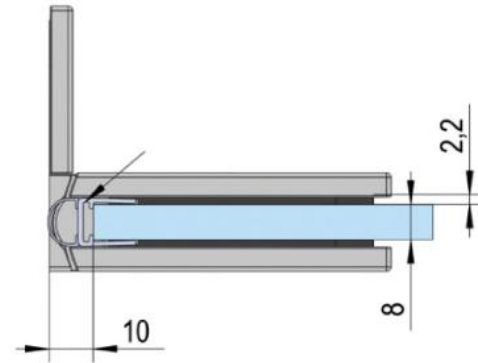

39.00000.01

Shower door hinge Juna with oblong hole plate

Material: brass
Finish: chrome polished
Mounting: glass/wall 90°
Glass thickness: 6 / 8 / 10 mm
Sales unit (SU): St
Unit package: 2.00
Shape: square
Carrying capacity: 50 kg/pair

opening on both sides, hidden screw connection, max. door size with glasses 6 & 8 mm 1000 x 2250 mm, with glass 10 mm 855 x 2250 mm, zero position continuously adjustable, self-closing from 20°

D

D

E

E