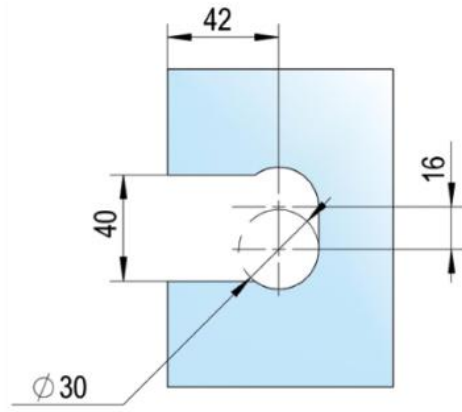

39.00000.01

Shower door hinge Juna with oblong hole plate

Material: brass
Finish: chrome polished
Mounting: glass/wall 90°
Glass thickness: 6 / 8 / 10 mm
Sales unit (SU): St
Unit package: 2.00
Shape: square
Carrying capacity: 50 kg/pair

opening on both sides, hidden screw connection, max. door size with glasses 6 & 8 mm 1000 x 2250 mm, with glass 10 mm 855 x 2250 mm, zero position continuously adjustable, self-closing from 20°

D

D

E

E