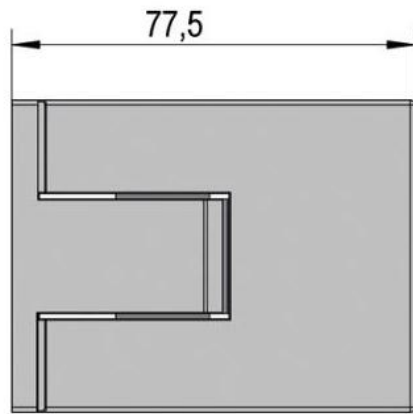

39.00000.01

Shower door hinge Juna with oblong hole plate

Material: brass
Finish: chrome polished
Mounting: glass/wall 90°
Glass thickness: 6 / 8 / 10 mm
Sales unit (SU): St
Unit package: 2.00
Shape: square
Carrying capacity: 50 kg/pair

opening on both sides, hidden screw connection, max. door size with glasses 6 & 8 mm 1000 x 2250 mm, with glass 10 mm 855 x 2250 mm, zero position continuously adjustable, self-closing from 20°

D

D

E

E