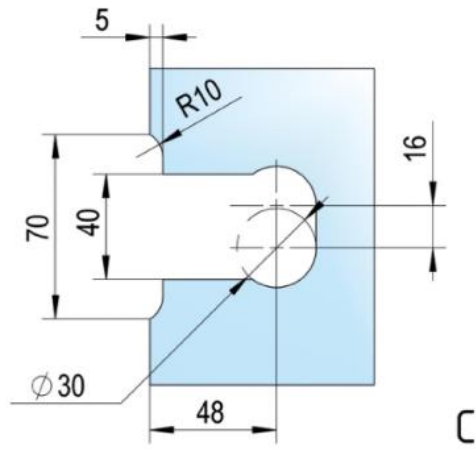

39.00000.01

Shower door hinge Juna with oblong hole plate

Material: brass
Finish: chrome polished
Mounting: glass/wall 90°
Glass thickness: 6 / 8 / 10 mm
Sales unit (SU): St
Unit package: 2.00
Shape: square
Carrying capacity: 50 kg/pair

opening on both sides, hidden screw connection, max. door size with glasses 6 & 8 mm 1000 x 2250 mm, with glass 10 mm 855 x 2250 mm, zero position continuously adjustable, self-closing from 20°

D

D

E

E