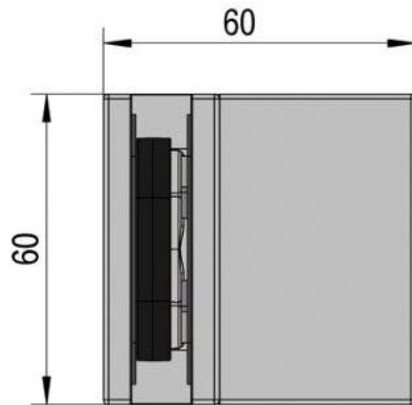

39.00000.01

Shower door hinge Juna with oblong hole plate

Material: brass
Finish: chrome polished
Mounting: glass/wall 90°
Glass thickness: 6 / 8 / 10 mm
Sales unit (SU): St
Unit package: 2.00
Shape: square
Carrying capacity: 50 kg/pair

opening on both sides, hidden screw connection, max. door size with glasses 6 & 8 mm 1000 x 2250 mm, with glass 10 mm 855 x 2250 mm, zero position continuously adjustable, self-closing from 20°

D

D

E

E