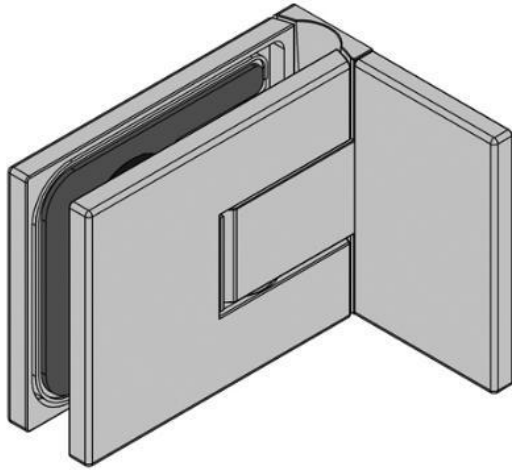

39.00000.01

Shower door hinge Juna with oblong hole plate

Material: brass
Finish: chrome polished
Mounting: glass/wall 90°
Glass thickness: 6 / 8 / 10 mm
Sales unit (SU): St
Unit package: 2.00
Shape: square
Carrying capacity: 50 kg/pair

opening on both sides, hidden screw connection, max. door size with glasses 6 & 8 mm 1000 x 2250 mm, with glass 10 mm 855 x 2250 mm, zero position continuously adjustable, self-closing from 20°

D

D

E

E