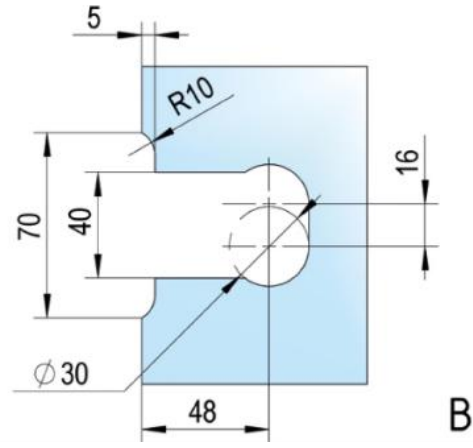

39.00000.01

Shower door hinge Juna with oblong hole plate

Material: brass
Finish: chrome polished
Mounting: glass/wall 90°
Glass thickness: 6 / 8 / 10 mm
Sales unit (SU): St
Unit package: 2.00
Shape: square
Carrying capacity: 50 kg/pair

opening on both sides, hidden screw connection, max. door size with glasses 6 & 8 mm 1000 x 2250 mm, with glass 10 mm 855 x 2250 mm, zero position continuously adjustable, self-closing from 20°

D

D

E

E