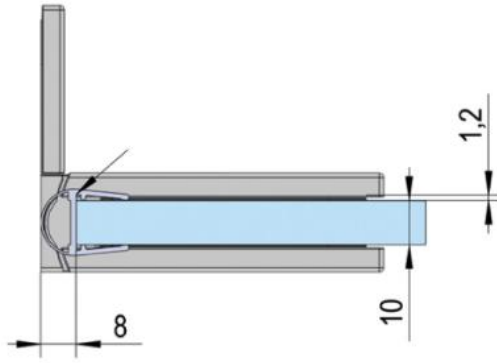

39.00000.01

Shower door hinge Juna with oblong hole plate

Material: brass
Finish: chrome polished
Mounting: glass/wall 90°
Glass thickness: 6 / 8 / 10 mm
Sales unit (SU): St
Unit package: 2.00
Shape: square
Carrying capacity: 50 kg/pair

opening on both sides, hidden screw connection, max. door size with glasses 6 & 8 mm 1000 x 2250 mm, with glass 10 mm 855 x 2250 mm, zero position continuously adjustable, self-closing from 20°

D

D

E

E