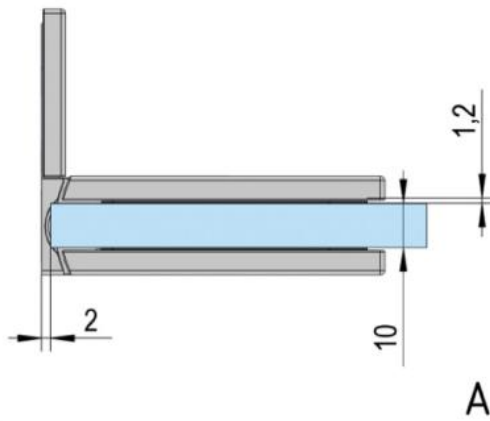

39.00000.01

Shower door hinge Juna with oblong hole plate

Material: brass
Finish: chrome polished
Mounting: glass/wall 90°
Glass thickness: 6 / 8 / 10 mm
Sales unit (SU): St
Unit package: 2.00
Shape: square
Carrying capacity: 50 kg/pair

opening on both sides, hidden screw connection, max. door size with glasses 6 & 8 mm 1000 x 2250 mm, with glass 10 mm 855 x 2250 mm, zero position continuously adjustable, self-closing from 20°

D

D

E

E