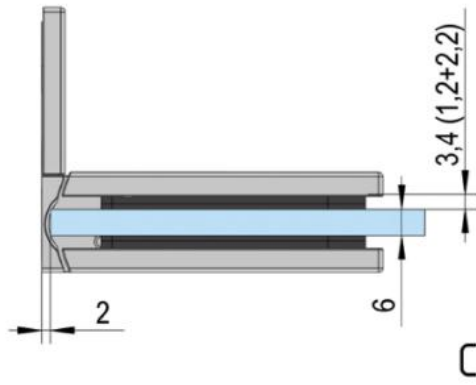

39.00000.07

Shower door hinge Juna with oblong hole plate

Material: brass
Finish: black
Mounting: glass/wall 90°
Glass thickness: 6 / 8 / 10 mm
Sales unit (SU): St
Unit package: 2.00
Shape: square
Carrying capacity: 50 kg/pair

opening on both sides, hidden screw connection, max. door size with glasses 6 & 8 mm 1000 x 2250 mm, with glass 10 mm 855 x 2250 mm, zero position continuously adjustable, self-closing from 20°

D

D

E

E