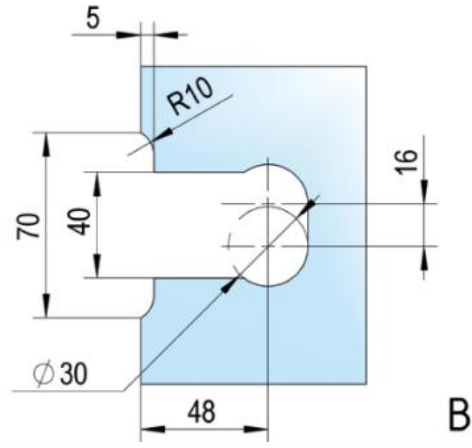

39.00000.07

Shower door hinge Juna with oblong hole plate

Material: brass
Finish: black
Mounting: glass/wall 90°
Glass thickness: 6 / 8 / 10 mm
Sales unit (SU): St
Unit package: 2.00
Shape: square
Carrying capacity: 50 kg/pair

opening on both sides, hidden screw connection, max. door size with glasses 6 & 8 mm 1000 x 2250 mm, with glass 10 mm 855 x 2250 mm, zero position continuously adjustable, self-closing from 20°

D

D

E

E