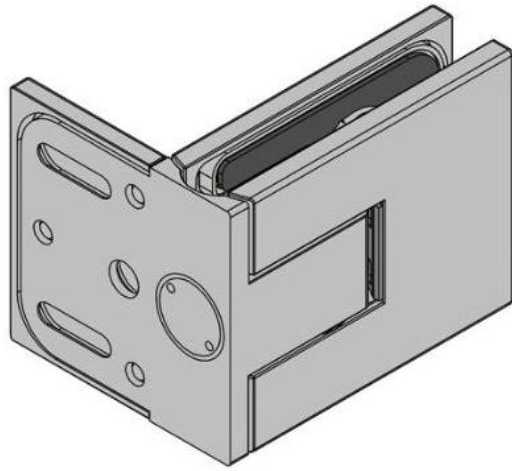

39.00000.07

Shower door hinge Juna with oblong hole plate

Material: brass
Finish: black
Mounting: glass/wall 90°
Glass thickness: 6 / 8 / 10 mm
Sales unit (SU): St
Unit package: 2.00
Shape: square
Carrying capacity: 50 kg/pair

opening on both sides, hidden screw connection, max. door size with glasses 6 & 8 mm 1000 x 2250 mm, with glass 10 mm 855 x 2250 mm, zero position continuously adjustable, self-closing from 20°

D

D

E

E