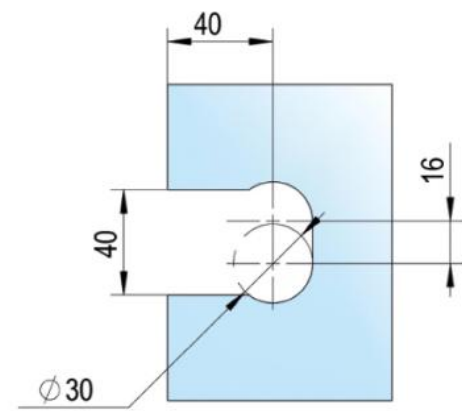

39.00000.07

Shower door hinge Juna with oblong hole plate

Material: brass
Finish: black
Mounting: glass/wall 90°
Glass thickness: 6 / 8 / 10 mm
Sales unit (SU): St
Unit package: 2.00
Shape: square
Carrying capacity: 50 kg/pair

opening on both sides, hidden screw connection, max. door size with glasses 6 & 8 mm 1000 x 2250 mm, with glass 10 mm 855 x 2250 mm, zero position continuously adjustable, self-closing from 20°

D

D

E

E