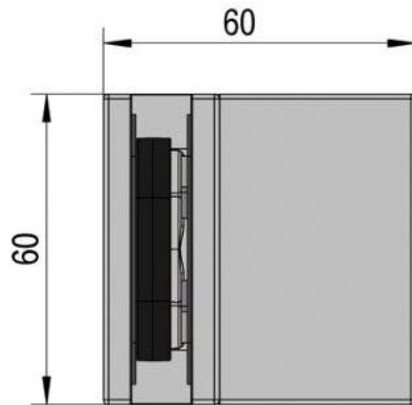

39.00000.07

Shower door hinge Juna with oblong hole plate

Material: brass
Finish: black
Mounting: glass/wall 90°
Glass thickness: 6 / 8 / 10 mm
Sales unit (SU): St
Unit package: 2.00
Shape: square
Carrying capacity: 50 kg/pair

opening on both sides, hidden screw connection, max. door size with glasses 6 & 8 mm 1000 x 2250 mm, with glass 10 mm 855 x 2250 mm, zero position continuously adjustable, self-closing from 20°

D

D

E

E