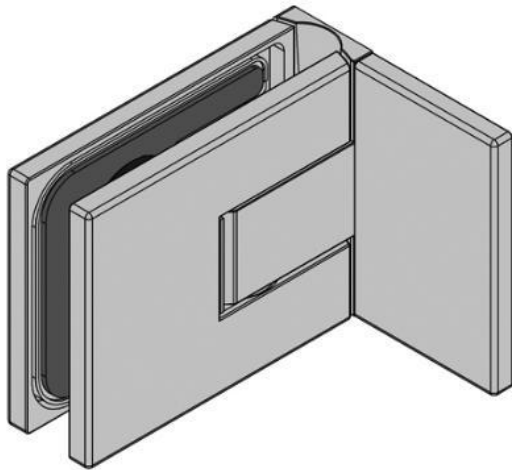

39.00000.07

Shower door hinge Juna with oblong hole plate

Material: brass
Finish: black
Mounting: glass/wall 90°
Glass thickness: 6 / 8 / 10 mm
Sales unit (SU): St
Unit package: 2.00
Shape: square
Carrying capacity: 50 kg/pair

opening on both sides, hidden screw connection, max. door size with glasses 6 & 8 mm 1000 x 2250 mm, with glass 10 mm 855 x 2250 mm, zero position continuously adjustable, self-closing from 20°

D

D

E

E