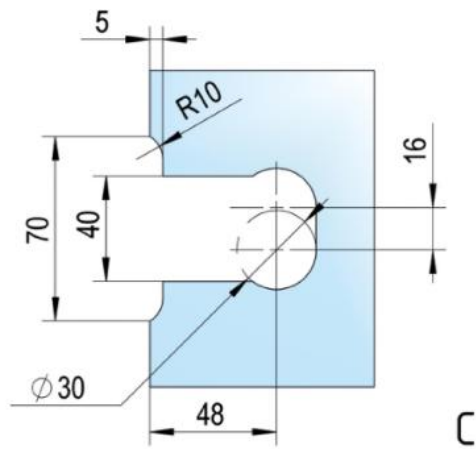

39.00000.07

Shower door hinge Juna with oblong hole plate

Material: brass
Finish: black
Mounting: glass/wall 90°
Glass thickness: 6 / 8 / 10 mm
Sales unit (SU): St
Unit package: 2.00
Shape: square
Carrying capacity: 50 kg/pair

opening on both sides, hidden screw connection, max. door size with glasses 6 & 8 mm 1000 x 2250 mm, with glass 10 mm 855 x 2250 mm, zero position continuously adjustable, self-closing from 20°

D

D

E

E