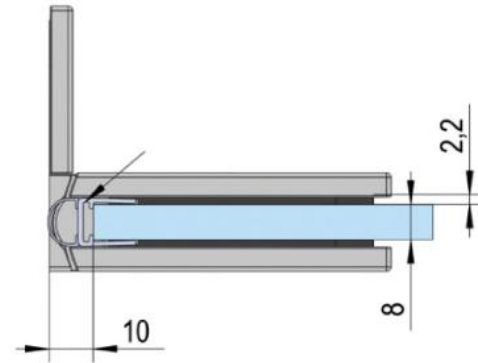

39.00000.07

Shower door hinge Juna with oblong hole plate

Material: brass
Finish: black
Mounting: glass/wall 90°
Glass thickness: 6 / 8 / 10 mm
Sales unit (SU): St
Unit package: 2.00
Shape: square
Carrying capacity: 50 kg/pair

opening on both sides, hidden screw connection, max. door size with glasses 6 & 8 mm 1000 x 2250 mm, with glass 10 mm 855 x 2250 mm, zero position continuously adjustable, self-closing from 20°

D

D

E

E