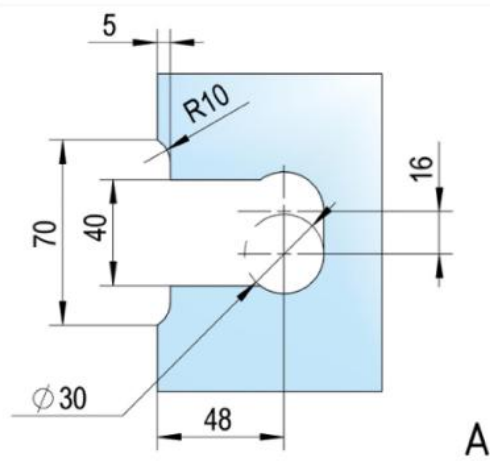

39.00000.07

Shower door hinge Juna with oblong hole plate

Material: brass
Finish: black
Mounting: glass/wall 90°
Glass thickness: 6 / 8 / 10 mm
Sales unit (SU): St
Unit package: 2.00
Shape: square
Carrying capacity: 50 kg/pair

opening on both sides, hidden screw connection, max. door size with glasses 6 & 8 mm 1000 x 2250 mm, with glass 10 mm 855 x 2250 mm, zero position continuously adjustable, self-closing from 20°

D

D

E

E