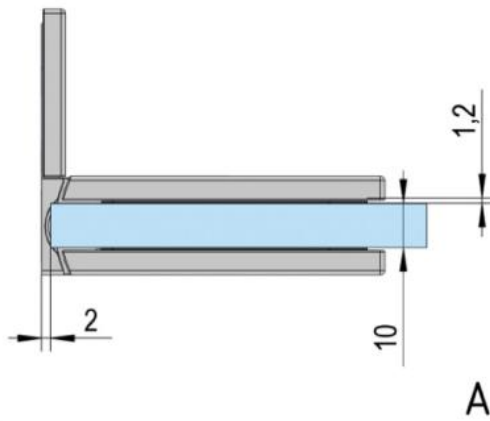

39.00000.07

Shower door hinge Juna with oblong hole plate

Material: brass
Finish: black
Mounting: glass/wall 90°
Glass thickness: 6 / 8 / 10 mm
Sales unit (SU): St
Unit package: 2.00
Shape: square
Carrying capacity: 50 kg/pair

opening on both sides, hidden screw connection, max. door size with glasses 6 & 8 mm 1000 x 2250 mm, with glass 10 mm 855 x 2250 mm, zero position continuously adjustable, self-closing from 20°

D

D

E

E