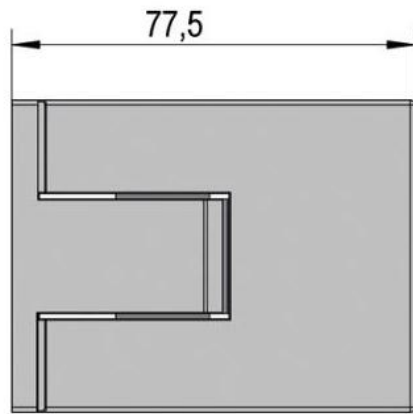

39.00000.07

Shower door hinge Juna with oblong hole plate

Material: brass
Finish: black
Mounting: glass/wall 90°
Glass thickness: 6 / 8 / 10 mm
Sales unit (SU): St
Unit package: 2.00
Shape: square
Carrying capacity: 50 kg/pair

opening on both sides, hidden screw connection, max. door size with glasses 6 & 8 mm 1000 x 2250 mm, with glass 10 mm 855 x 2250 mm, zero position continuously adjustable, self-closing from 20°

D

D

E

E