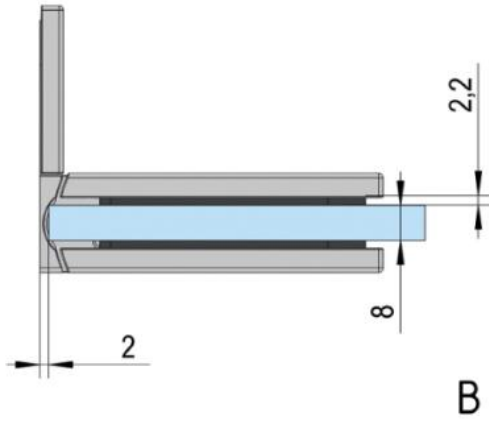

39.00000.07

Shower door hinge Juna with oblong hole plate

Material: brass
Finish: black
Mounting: glass/wall 90°
Glass thickness: 6 / 8 / 10 mm
Sales unit (SU): St
Unit package: 2.00
Shape: square
Carrying capacity: 50 kg/pair

opening on both sides, hidden screw connection, max. door size with glasses 6 & 8 mm 1000 x 2250 mm, with glass 10 mm 855 x 2250 mm, zero position continuously adjustable, self-closing from 20°

D

D

E

E