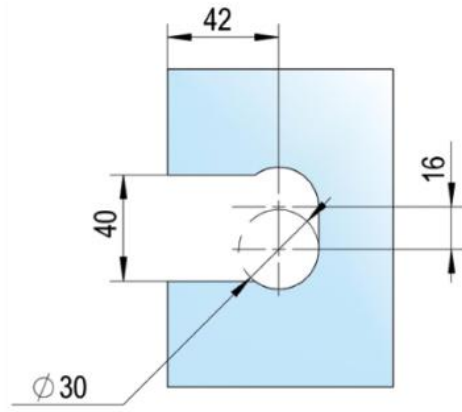

39.00000.07

Shower door hinge Juna with oblong hole plate

Material: brass
Finish: black
Mounting: glass/wall 90°
Glass thickness: 6 / 8 / 10 mm
Sales unit (SU): St
Unit package: 2.00
Shape: square
Carrying capacity: 50 kg/pair

opening on both sides, hidden screw connection, max. door size with glasses 6 & 8 mm 1000 x 2250 mm, with glass 10 mm 855 x 2250 mm, zero position continuously adjustable, self-closing from 20°

D

D

E

E