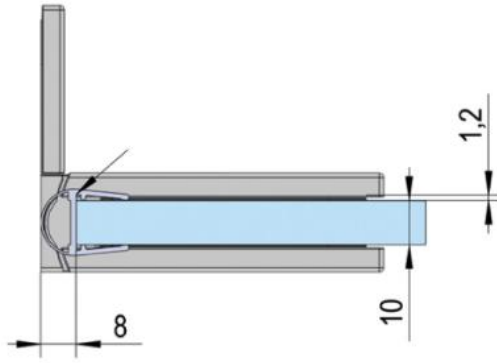

39.00000.07

Shower door hinge Juna with oblong hole plate

Material: brass
Finish: black
Mounting: glass/wall 90°
Glass thickness: 6 / 8 / 10 mm
Sales unit (SU): St
Unit package: 2.00
Shape: square
Carrying capacity: 50 kg/pair

opening on both sides, hidden screw connection, max. door size with glasses 6 & 8 mm 1000 x 2250 mm, with glass 10 mm 855 x 2250 mm, zero position continuously adjustable, self-closing from 20°

D

D

E

E