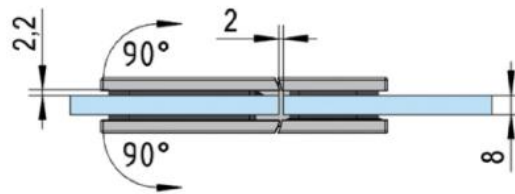

### Shower door hinge Juna

Material: brass  
Finish: chrome polished  
Mounting: glass/glass 180°  
Glass thickness: 6 / 8 / 10 mm  
Sales unit (SU): St  
Unit package: 2.00  
Shape: square  
Carrying capacity: 50 kg/pair

opening on both sides, hidden screw connection, max. door size with glasses 6 & 8 mm 1000 x 2250 mm, with glass 10 mm 855 x 2250 mm, zero position continuously adjustable, self-closing from 20°

A

A

B

B

C

C

D