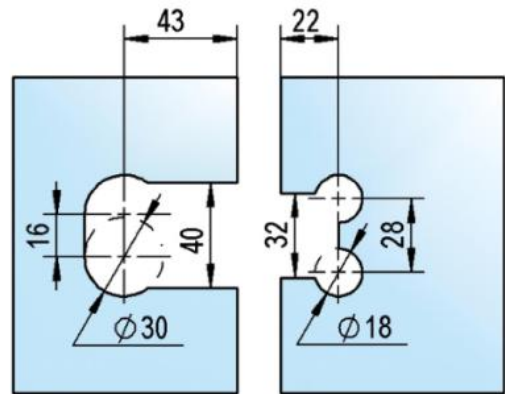

### Shower door hinge Juna

Material: brass  
Finish: chrome polished  
Mounting: glass/glass 180°  
Glass thickness: 6 / 8 / 10 mm  
Sales unit (SU): St  
Unit package: 2.00  
Shape: square  
Carrying capacity: 50 kg/pair

opening on both sides, hidden screw connection, max. door size with glasses 6 & 8 mm 1000 x 2250 mm, with glass 10 mm 855 x 2250 mm, zero position continuously adjustable, self-closing from 20°

A

A

B

B

C

C

D