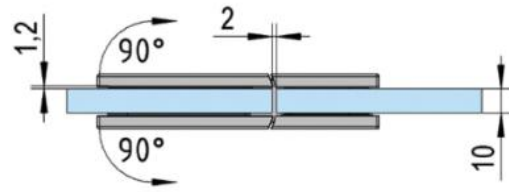

### Shower door hinge Juna

Material: brass  
Finish: chrome polished  
Mounting: glass/glass 180°  
Glass thickness: 6 / 8 / 10 mm  
Sales unit (SU): St  
Unit package: 2.00  
Shape: square  
Carrying capacity: 50 kg/pair

opening on both sides, hidden screw connection, max. door size with glasses 6 & 8 mm 1000 x 2250 mm, with glass 10 mm 855 x 2250 mm, zero position continuously adjustable, self-closing from 20°

A

A

B

B

C

C

D