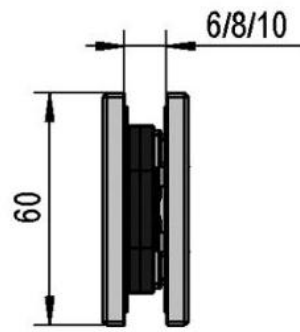

### Shower door hinge Juna

Material: brass  
Finish: chrome polished  
Mounting: glass/glass 180°  
Glass thickness: 6 / 8 / 10 mm  
Sales unit (SU): St  
Unit package: 2.00  
Shape: square  
Carrying capacity: 50 kg/pair

opening on both sides, hidden screw connection, max. door size with glasses 6 & 8 mm 1000 x 2250 mm, with glass 10 mm 855 x 2250 mm, zero position continuously adjustable, self-closing from 20°

A

A

B

B

C

C

D