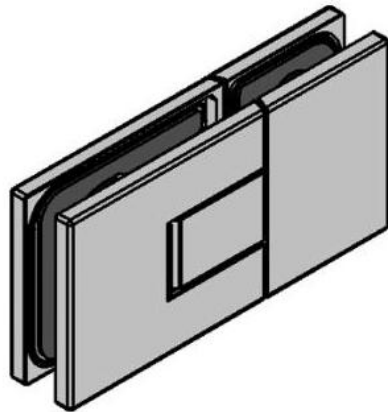

### Shower door hinge Juna

Material: brass  
Finish: chrome polished  
Mounting: glass/glass 180°  
Glass thickness: 6 / 8 / 10 mm  
Sales unit (SU): St  
Unit package: 2.00  
Shape: square  
Carrying capacity: 50 kg/pair

opening on both sides, hidden screw connection, max. door size with glasses 6 & 8 mm 1000 x 2250 mm, with glass 10 mm 855 x 2250 mm, zero position continuously adjustable, self-closing from 20°

A

A

B

B

C

C

D