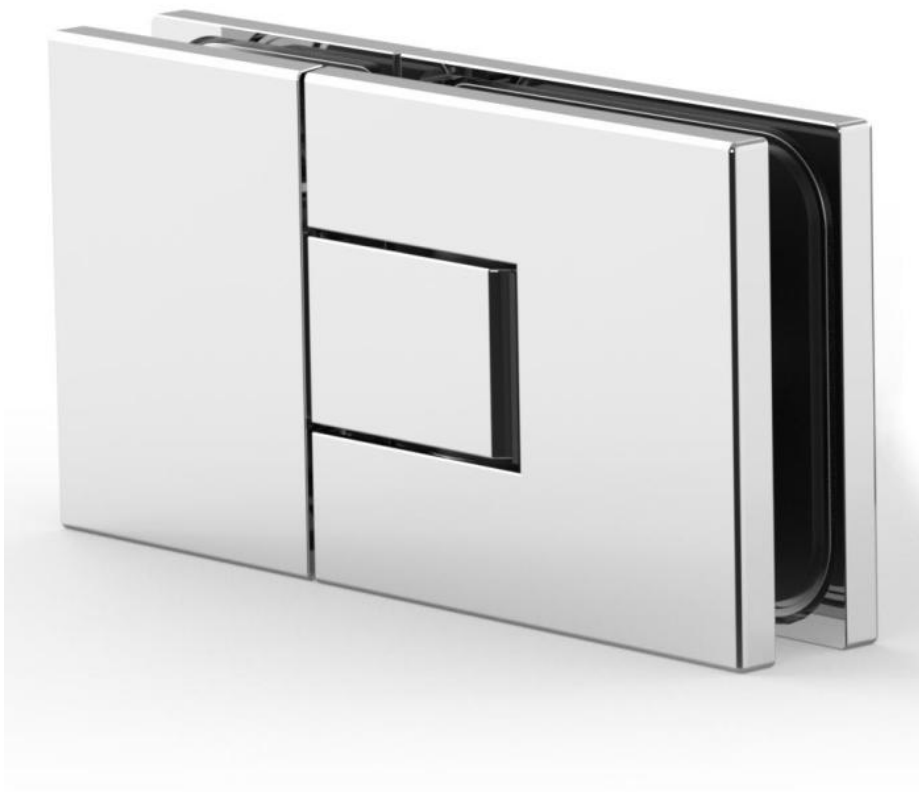

### Shower door hinge Juna

Material: brass  
Finish: chrome polished  
Mounting: glass/glass 180°  
Glass thickness: 6 / 8 / 10 mm  
Sales unit (SU): St  
Unit package: 2.00  
Shape: square  
Carrying capacity: 50 kg/pair

opening on both sides, hidden screw connection, max. door size with glasses 6 & 8 mm 1000 x 2250 mm, with glass 10 mm 855 x 2250 mm, zero position continuously adjustable, self-closing from 20°

A

A

B

B

C

C

D