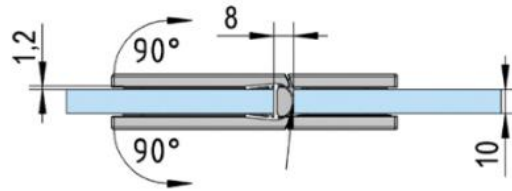

### Shower door hinge Juna

Material: brass  
Finish: chrome polished  
Mounting: glass/glass 180°  
Glass thickness: 6 / 8 / 10 mm  
Sales unit (SU): St  
Unit package: 2.00  
Shape: square  
Carrying capacity: 50 kg/pair

opening on both sides, hidden screw connection, max. door size with glasses 6 & 8 mm 1000 x 2250 mm, with glass 10 mm 855 x 2250 mm, zero position continuously adjustable, self-closing from 20°

A

A

B

B

C

C

D