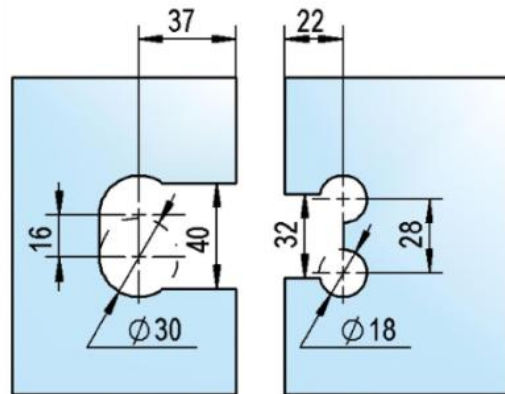

### Shower door hinge Juna

Material: brass  
Finish: chrome polished  
Mounting: glass/glass 180°  
Glass thickness: 6 / 8 / 10 mm  
Sales unit (SU): St  
Unit package: 2.00  
Shape: square  
Carrying capacity: 50 kg/pair

opening on both sides, hidden screw connection, max. door size with glasses 6 & 8 mm 1000 x 2250 mm, with glass 10 mm 855 x 2250 mm, zero position continuously adjustable, self-closing from 20°

A

A

B

B

C

C

D