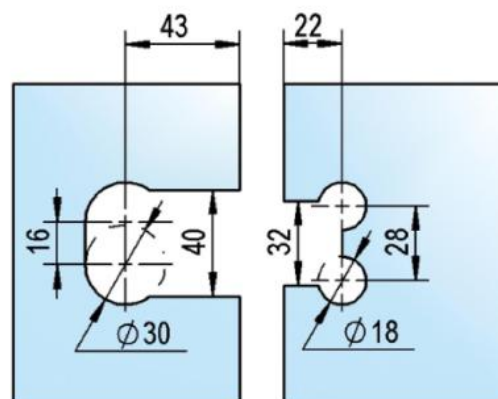

### Shower door hinge Juna

Material: brass  
Finish: chrome polished  
Mounting: glass/glass 180°  
Glass thickness: 6 / 8 / 10 mm  
Sales unit (SU): St  
Unit package: 2.00  
Shape: square  
Carrying capacity: 50 kg/pair

opening on both sides, hidden screw connection, max. door size with glasses 6 & 8 mm 1000 x 2250 mm, with glass 10 mm 855 x 2250 mm, zero position continuously adjustable, self-closing from 20°

A

A

B

B

C

C

D