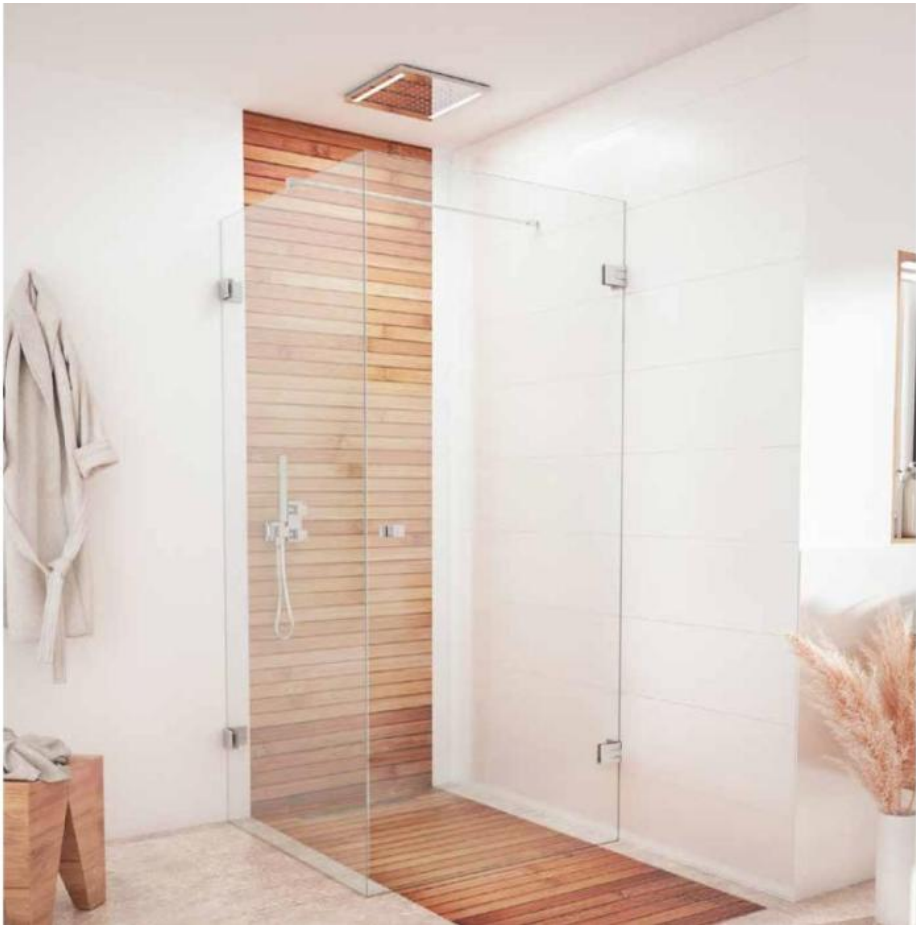

### Shower door hinge Juna

Material: brass  
Finish: chrome polished  
Mounting: glass/glass 180°  
Glass thickness: 6 / 8 / 10 mm  
Sales unit (SU): St  
Unit package: 2.00  
Shape: square  
Carrying capacity: 50 kg/pair

opening on both sides, hidden screw connection, max. door size with glasses 6 & 8 mm 1000 x 2250 mm, with glass 10 mm 855 x 2250 mm, zero position continuously adjustable, self-closing from 20°

A

A

B

B

C

C

D