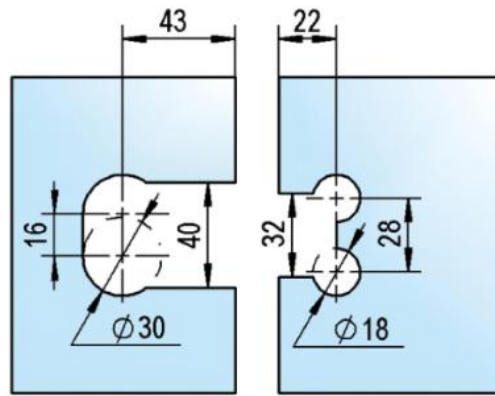

### Shower door hinge Juna

Material: brass  
Finish: chrome polished  
Mounting: glass/glass 180°  
Glass thickness: 6 / 8 / 10 mm  
Sales unit (SU): St  
Unit package: 2.00  
Shape: square  
Carrying capacity: 50 kg/pair

opening on both sides, hidden screw connection, max. door size with glasses 6 & 8 mm 1000 x 2250 mm, with glass 10 mm 855 x 2250 mm, zero position continuously adjustable, self-closing from 20°

A

A

B

B

C

C

D