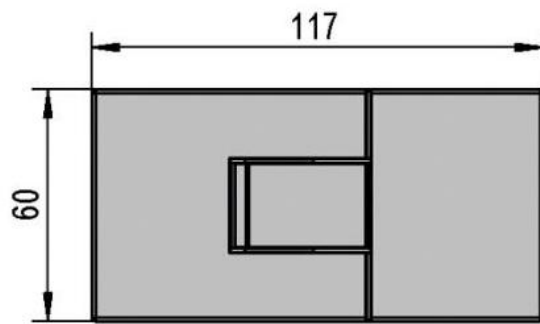

### Shower door hinge Juna

Material: brass  
Finish: chrome polished  
Mounting: glass/glass 180°  
Glass thickness: 6 / 8 / 10 mm  
Sales unit (SU): St  
Unit package: 2.00  
Shape: square  
Carrying capacity: 50 kg/pair

opening on both sides, hidden screw connection, max. door size with glasses 6 & 8 mm 1000 x 2250 mm, with glass 10 mm 855 x 2250 mm, zero position continuously adjustable, self-closing from 20°

A

A

B

B

C

C

D