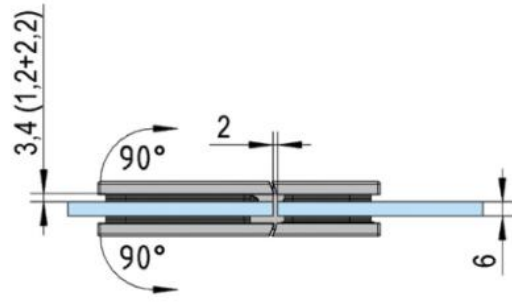

### Shower door hinge Juna

Material: brass  
Finish: chrome polished  
Mounting: glass/glass 180°  
Glass thickness: 6 / 8 / 10 mm  
Sales unit (SU): St  
Unit package: 2.00  
Shape: square  
Carrying capacity: 50 kg/pair

opening on both sides, hidden screw connection, max. door size with glasses 6 & 8 mm 1000 x 2250 mm, with glass 10 mm 855 x 2250 mm, zero position continuously adjustable, self-closing from 20°

A

A

B

B

C

C

D