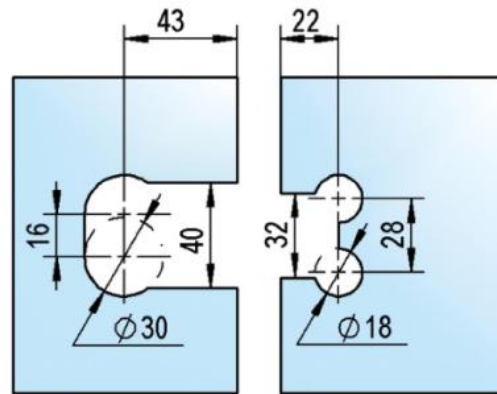

39.00002.04

Shower door hinge Juna

Material: brass
Finish: inox effect
Mounting: glass/glass 180°
Glass thickness: 6 / 8 / 10 mm
Sales unit (SU): St
Unit package: 2.00
Shape: square
Carrying capacity: 50 kg/pair

opening on both sides, hidden screw connection, max. door size with glasses 6 & 8 mm 1000 x 2250 mm, with glass 10 mm 855 x 2250 mm, zero position continuously adjustable, self-closing from 20°

A

A

B

B

C

C

D