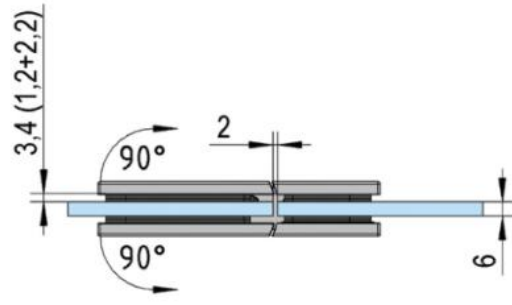

39.00002.04

Shower door hinge Juna

Material: brass
Finish: inox effect
Mounting: glass/glass 180°
Glass thickness: 6 / 8 / 10 mm
Sales unit (SU): St
Unit package: 2.00
Shape: square
Carrying capacity: 50 kg/pair

opening on both sides, hidden screw connection, max. door size with glasses 6 & 8 mm 1000 x 2250 mm, with glass 10 mm 855 x 2250 mm, zero position continuously adjustable, self-closing from 20°

A

A

B

B

C

C

D