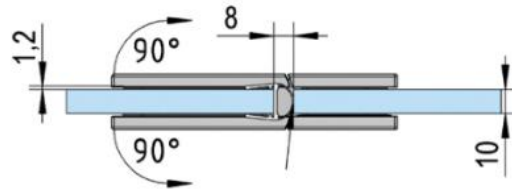

39.00002.04

Shower door hinge Juna

Material: brass
Finish: inox effect
Mounting: glass/glass 180°
Glass thickness: 6 / 8 / 10 mm
Sales unit (SU): St
Unit package: 2.00
Shape: square
Carrying capacity: 50 kg/pair

opening on both sides, hidden screw connection, max. door size with glasses 6 & 8 mm 1000 x 2250 mm, with glass 10 mm 855 x 2250 mm, zero position continuously adjustable, self-closing from 20°

A

A

B

B

C

C

D