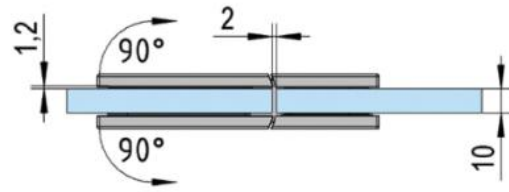

39.00002.04

Shower door hinge Juna

Material: brass
Finish: inox effect
Mounting: glass/glass 180°
Glass thickness: 6 / 8 / 10 mm
Sales unit (SU): St
Unit package: 2.00
Shape: square
Carrying capacity: 50 kg/pair

opening on both sides, hidden screw connection, max. door size with glasses 6 & 8 mm 1000 x 2250 mm, with glass 10 mm 855 x 2250 mm, zero position continuously adjustable, self-closing from 20°

A

A

B

B

C

C

D