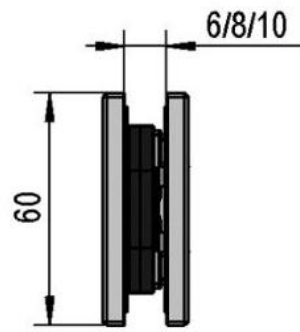

39.00002.04

Shower door hinge Juna

Material: brass
Finish: inox effect
Mounting: glass/glass 180°
Glass thickness: 6 / 8 / 10 mm
Sales unit (SU): St
Unit package: 2.00
Shape: square
Carrying capacity: 50 kg/pair

opening on both sides, hidden screw connection, max. door size with glasses 6 & 8 mm 1000 x 2250 mm, with glass 10 mm 855 x 2250 mm, zero position continuously adjustable, self-closing from 20°

A

A

B

B

C

C

D