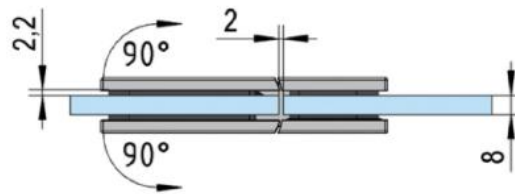

39.00002.04

Shower door hinge Juna

Material: brass
Finish: inox effect
Mounting: glass/glass 180°
Glass thickness: 6 / 8 / 10 mm
Sales unit (SU): St
Unit package: 2.00
Shape: square
Carrying capacity: 50 kg/pair

opening on both sides, hidden screw connection, max. door size with glasses 6 & 8 mm 1000 x 2250 mm, with glass 10 mm 855 x 2250 mm, zero position continuously adjustable, self-closing from 20°

A

A

B

B

C

C

D