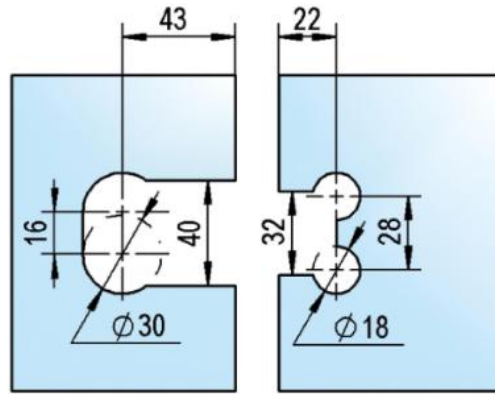

39.00002.04

Shower door hinge Juna

Material: brass
Finish: inox effect
Mounting: glass/glass 180°
Glass thickness: 6 / 8 / 10 mm
Sales unit (SU): St
Unit package: 2.00
Shape: square
Carrying capacity: 50 kg/pair

opening on both sides, hidden screw connection, max. door size with glasses 6 & 8 mm 1000 x 2250 mm, with glass 10 mm 855 x 2250 mm, zero position continuously adjustable, self-closing from 20°

A

A

B

B

C

C

D