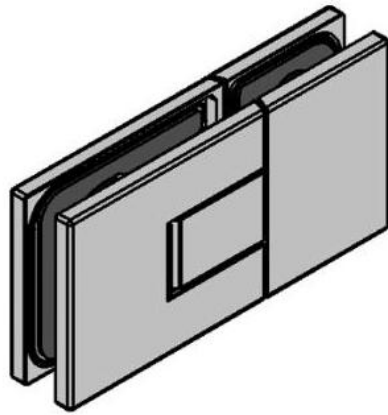

39.00002.04

Shower door hinge Juna

Material: brass
Finish: inox effect
Mounting: glass/glass 180°
Glass thickness: 6 / 8 / 10 mm
Sales unit (SU): St
Unit package: 2.00
Shape: square
Carrying capacity: 50 kg/pair

opening on both sides, hidden screw connection, max. door size with glasses 6 & 8 mm 1000 x 2250 mm, with glass 10 mm 855 x 2250 mm, zero position continuously adjustable, self-closing from 20°

A

A

B

B

C

C

D