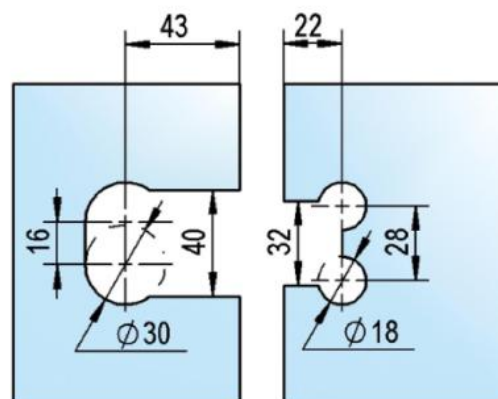

39.00002.04

Shower door hinge Juna

Material: brass
Finish: inox effect
Mounting: glass/glass 180°
Glass thickness: 6 / 8 / 10 mm
Sales unit (SU): St
Unit package: 2.00
Shape: square
Carrying capacity: 50 kg/pair

opening on both sides, hidden screw connection, max. door size with glasses 6 & 8 mm 1000 x 2250 mm, with glass 10 mm 855 x 2250 mm, zero position continuously adjustable, self-closing from 20°

A

A

B

B

C

C

D