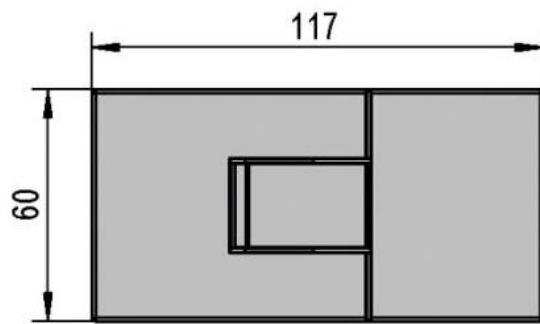

39.00002.04

Shower door hinge Juna

Material: brass
Finish: inox effect
Mounting: glass/glass 180°
Glass thickness: 6 / 8 / 10 mm
Sales unit (SU): St
Unit package: 2.00
Shape: square
Carrying capacity: 50 kg/pair

opening on both sides, hidden screw connection, max. door size with glasses 6 & 8 mm 1000 x 2250 mm, with glass 10 mm 855 x 2250 mm, zero position continuously adjustable, self-closing from 20°

A

A

B

B

C

C

D