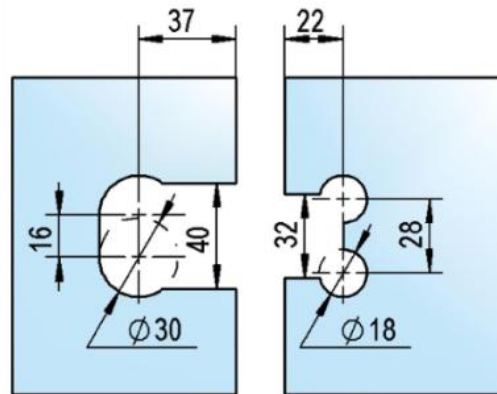

39.00002.04

Shower door hinge Juna

Material: brass
Finish: inox effect
Mounting: glass/glass 180°
Glass thickness: 6 / 8 / 10 mm
Sales unit (SU): St
Unit package: 2.00
Shape: square
Carrying capacity: 50 kg/pair

opening on both sides, hidden screw connection, max. door size with glasses 6 & 8 mm 1000 x 2250 mm, with glass 10 mm 855 x 2250 mm, zero position continuously adjustable, self-closing from 20°

A

A

B

B

C

C

D