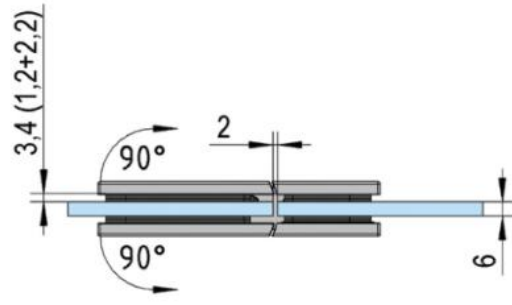

39.00002.07

Shower door hinge Juna

Material: brass
Finish: black
Mounting: glass/glass 180°
Glass thickness: 6 / 8 / 10 mm
Sales unit (SU): St
Unit package: 2.00
Shape: square
Carrying capacity: 50 kg/pair

opening on both sides, hidden screw connection, max. door size with glasses 6 & 8 mm 1000 x 2250 mm, with glass 10 mm 855 x 2250 mm, zero position continuously adjustable, self-closing from 20°

A

A

B

B

C

C

D