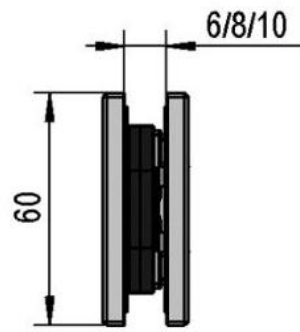

39.00002.07

Shower door hinge Juna

Material: brass
Finish: black
Mounting: glass/glass 180°
Glass thickness: 6 / 8 / 10 mm
Sales unit (SU): St
Unit package: 2.00
Shape: square
Carrying capacity: 50 kg/pair

opening on both sides, hidden screw connection, max. door size with glasses 6 & 8 mm 1000 x 2250 mm, with glass 10 mm 855 x 2250 mm, zero position continuously adjustable, self-closing from 20°

A

A

B

B

C

C

D