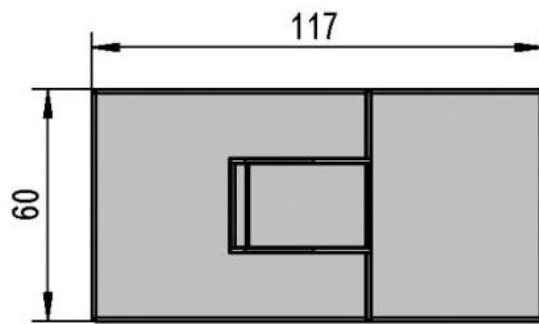

39.00002.07

Shower door hinge Juna

Material: brass
Finish: black
Mounting: glass/glass 180°
Glass thickness: 6 / 8 / 10 mm
Sales unit (SU): St
Unit package: 2.00
Shape: square
Carrying capacity: 50 kg/pair

opening on both sides, hidden screw connection, max. door size with glasses 6 & 8 mm 1000 x 2250 mm, with glass 10 mm 855 x 2250 mm, zero position continuously adjustable, self-closing from 20°

A

A

B

B

C

C

D