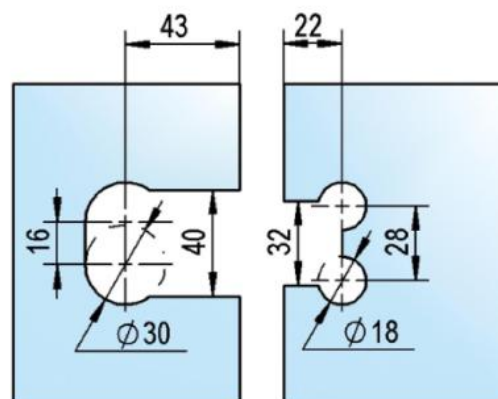

39.00002.07

Shower door hinge Juna

Material: brass
Finish: black
Mounting: glass/glass 180°
Glass thickness: 6 / 8 / 10 mm
Sales unit (SU): St
Unit package: 2.00
Shape: square
Carrying capacity: 50 kg/pair

opening on both sides, hidden screw connection, max. door size with glasses 6 & 8 mm 1000 x 2250 mm, with glass 10 mm 855 x 2250 mm, zero position continuously adjustable, self-closing from 20°

A

A

B

B

C

C

D