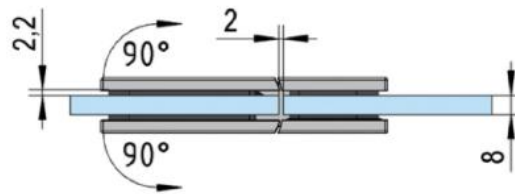

39.00002.07

Shower door hinge Juna

Material: brass
Finish: black
Mounting: glass/glass 180°
Glass thickness: 6 / 8 / 10 mm
Sales unit (SU): St
Unit package: 2.00
Shape: square
Carrying capacity: 50 kg/pair

opening on both sides, hidden screw connection, max. door size with glasses 6 & 8 mm 1000 x 2250 mm, with glass 10 mm 855 x 2250 mm, zero position continuously adjustable, self-closing from 20°

A

A

B

B

C

C

D