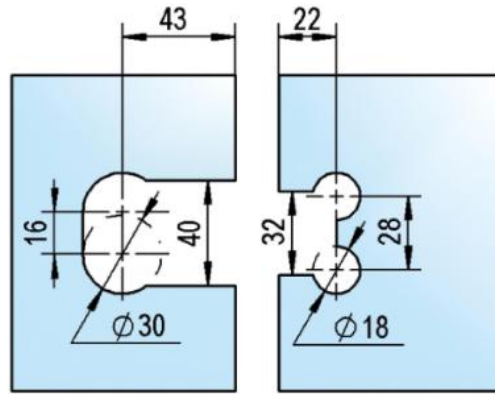

39.00002.07

Shower door hinge Juna

Material: brass
Finish: black
Mounting: glass/glass 180°
Glass thickness: 6 / 8 / 10 mm
Sales unit (SU): St
Unit package: 2.00
Shape: square
Carrying capacity: 50 kg/pair

opening on both sides, hidden screw connection, max. door size with glasses 6 & 8 mm 1000 x 2250 mm, with glass 10 mm 855 x 2250 mm, zero position continuously adjustable, self-closing from 20°

A

A

B

B

C

C

D