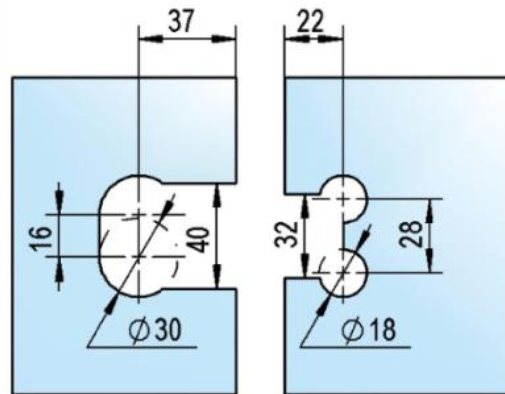

39.00002.07

Shower door hinge Juna

Material: brass
Finish: black
Mounting: glass/glass 180°
Glass thickness: 6 / 8 / 10 mm
Sales unit (SU): St
Unit package: 2.00
Shape: square
Carrying capacity: 50 kg/pair

opening on both sides, hidden screw connection, max. door size with glasses 6 & 8 mm 1000 x 2250 mm, with glass 10 mm 855 x 2250 mm, zero position continuously adjustable, self-closing from 20°

A

A

B

B

C

C

D