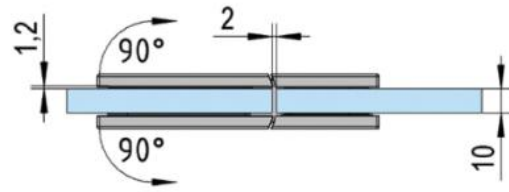

39.00002.07

Shower door hinge Juna

Material: brass
Finish: black
Mounting: glass/glass 180°
Glass thickness: 6 / 8 / 10 mm
Sales unit (SU): St
Unit package: 2.00
Shape: square
Carrying capacity: 50 kg/pair

opening on both sides, hidden screw connection, max. door size with glasses 6 & 8 mm 1000 x 2250 mm, with glass 10 mm 855 x 2250 mm, zero position continuously adjustable, self-closing from 20°

A

A

B

B

C

C

D