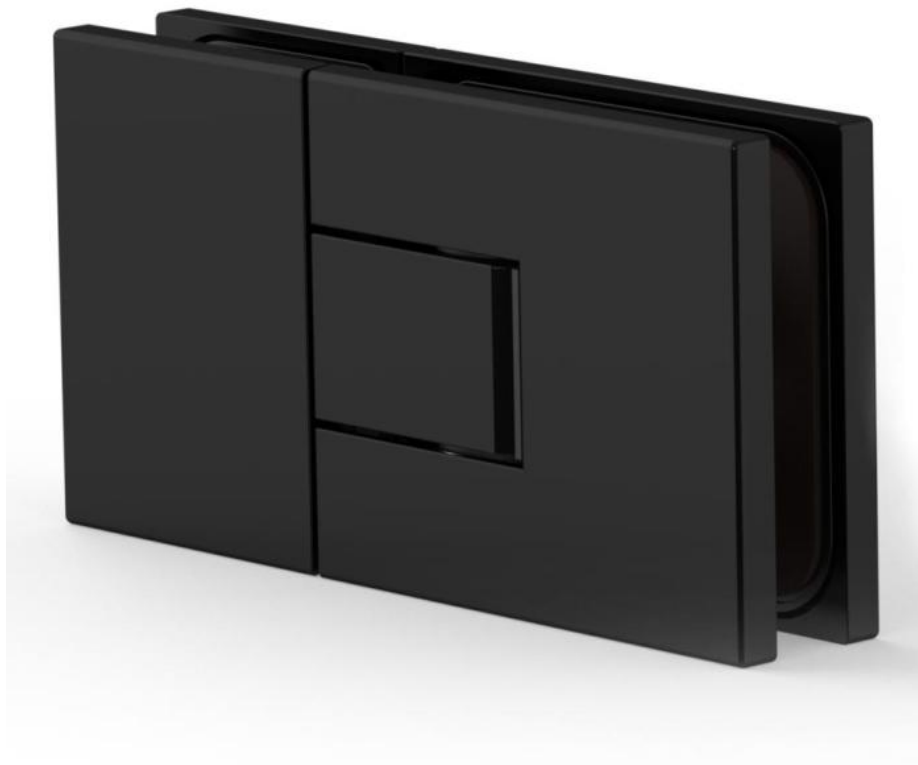

39.00002.07

Shower door hinge Juna

Material: brass
Finish: black
Mounting: glass/glass 180°
Glass thickness: 6 / 8 / 10 mm
Sales unit (SU): St
Unit package: 2.00
Shape: square
Carrying capacity: 50 kg/pair

opening on both sides, hidden screw connection, max. door size with glasses 6 & 8 mm 1000 x 2250 mm, with glass 10 mm 855 x 2250 mm, zero position continuously adjustable, self-closing from 20°

A

A

B

B

C

C

D