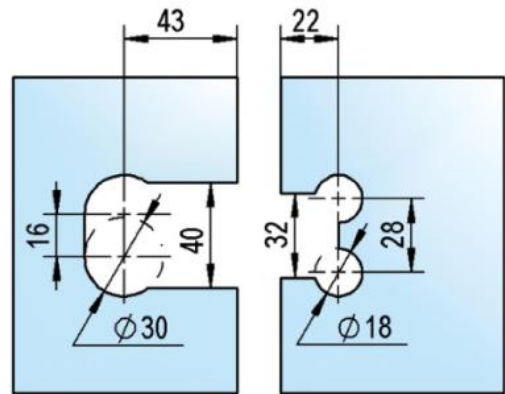

39.00002.07

Shower door hinge Juna

Material: brass
Finish: black
Mounting: glass/glass 180°
Glass thickness: 6 / 8 / 10 mm
Sales unit (SU): St
Unit package: 2.00
Shape: square
Carrying capacity: 50 kg/pair

opening on both sides, hidden screw connection, max. door size with glasses 6 & 8 mm 1000 x 2250 mm, with glass 10 mm 855 x 2250 mm, zero position continuously adjustable, self-closing from 20°

A

A

B

B

C

C

D