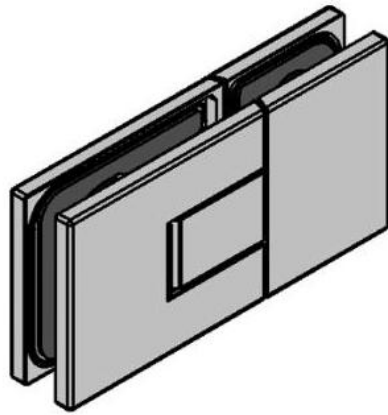

39.00002.07

Shower door hinge Juna

Material: brass
Finish: black
Mounting: glass/glass 180°
Glass thickness: 6 / 8 / 10 mm
Sales unit (SU): St
Unit package: 2.00
Shape: square
Carrying capacity: 50 kg/pair

opening on both sides, hidden screw connection, max. door size with glasses 6 & 8 mm 1000 x 2250 mm, with glass 10 mm 855 x 2250 mm, zero position continuously adjustable, self-closing from 20°

A

A

B

B

C

C

D