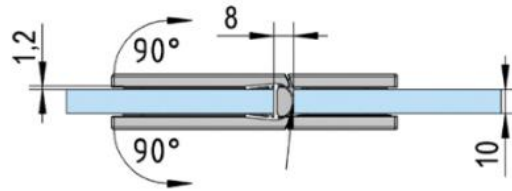

39.00002.07

Shower door hinge Juna

Material: brass
Finish: black
Mounting: glass/glass 180°
Glass thickness: 6 / 8 / 10 mm
Sales unit (SU): St
Unit package: 2.00
Shape: square
Carrying capacity: 50 kg/pair

opening on both sides, hidden screw connection, max. door size with glasses 6 & 8 mm 1000 x 2250 mm, with glass 10 mm 855 x 2250 mm, zero position continuously adjustable, self-closing from 20°

A

A

B

B

C

C

D