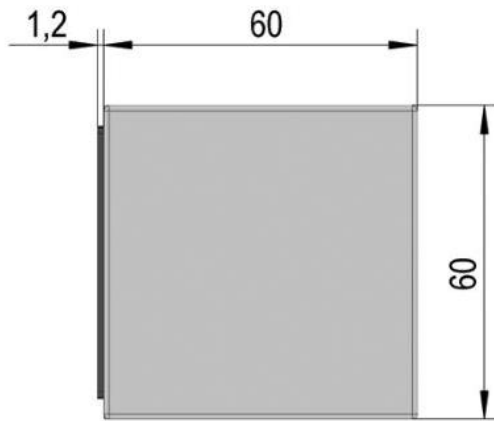

39.00003.04

Angle connector Juna with oblong hole plate

Material: brass
Finish: inox effect
Mounting: glass/wall 90°
Glass thickness: 6 / 8 / 10 mm
Sales unit (SU): St
Unit package: 2.00
Shape: square

A

A