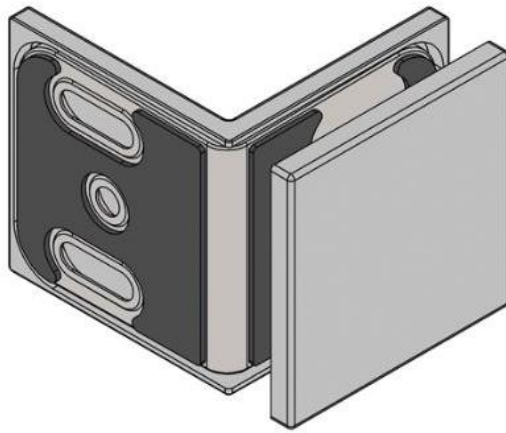

39.00003.04

Angle connector Juna with oblong hole plate

Material: brass
Finish: inox effect
Mounting: glass/wall 90°
Glass thickness: 6 / 8 / 10 mm
Sales unit (SU): St
Unit package: 2.00
Shape: square

A

A