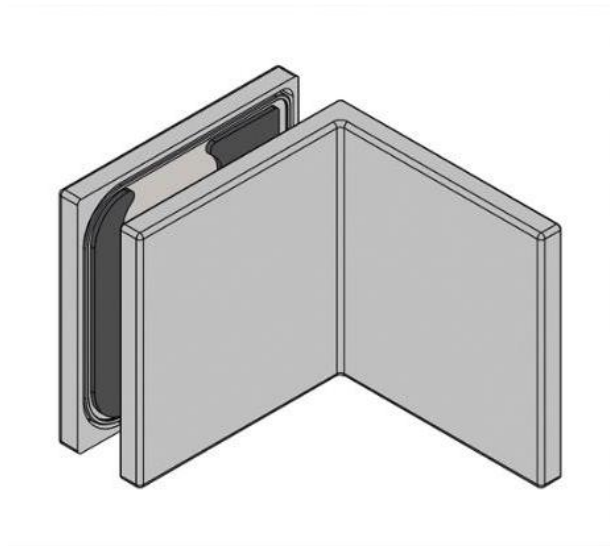

39.00003.04

Angle connector Juna with oblong hole plate

Material: brass
Finish: inox effect
Mounting: glass/wall 90°
Glass thickness: 6 / 8 / 10 mm
Sales unit (SU): St
Unit package: 2.00
Shape: square

A

A