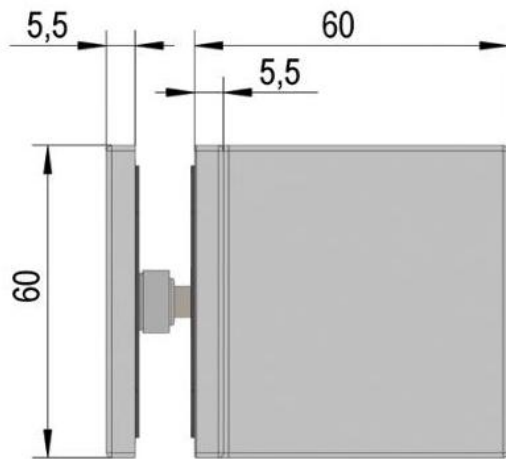

39.00003.04

Angle connector Juna with oblong hole plate

Material: brass
Finish: inox effect
Mounting: glass/wall 90°
Glass thickness: 6 / 8 / 10 mm
Sales unit (SU): St
Unit package: 2.00
Shape: square

A

A