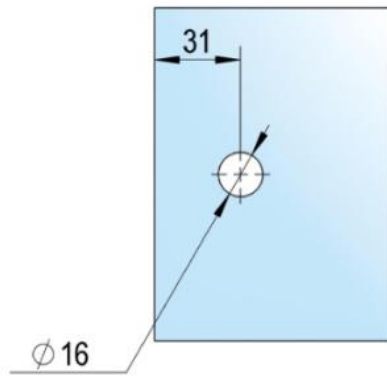

39.00003.04

Angle connector Juna with oblong hole plate

Material: brass
Finish: inox effect
Mounting: glass/wall 90°
Glass thickness: 6 / 8 / 10 mm
Sales unit (SU): St
Unit package: 2.00
Shape: square

A

A