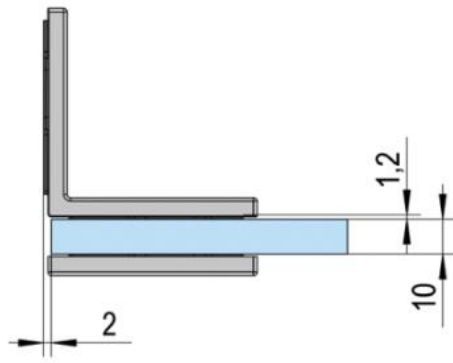

39.00003.04

Angle connector Juna with oblong hole plate

Material: brass
Finish: inox effect
Mounting: glass/wall 90°
Glass thickness: 6 / 8 / 10 mm
Sales unit (SU): St
Unit package: 2.00
Shape: square

A

A