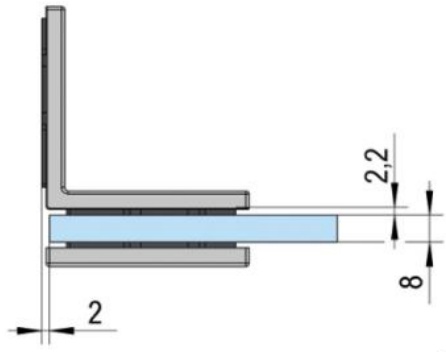

39.00003.04

Angle connector Juna with oblong hole plate

Material: brass
Finish: inox effect
Mounting: glass/wall 90°
Glass thickness: 6 / 8 / 10 mm
Sales unit (SU): St
Unit package: 2.00
Shape: square

A

A