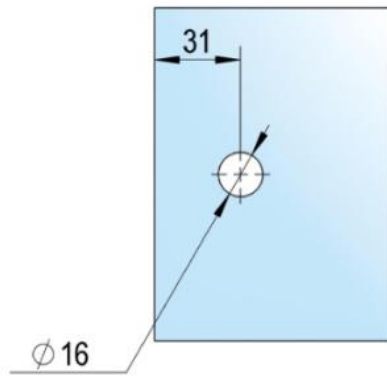

39.00003.07

Angle connector Juna with oblong hole plate

Material: brass
Finish: black
Mounting: glass/wall 90°
Glass thickness: 6 / 8 / 10 mm
Sales unit (SU): St
Unit package: 2.00
Shape: square

A

A

B

B

C