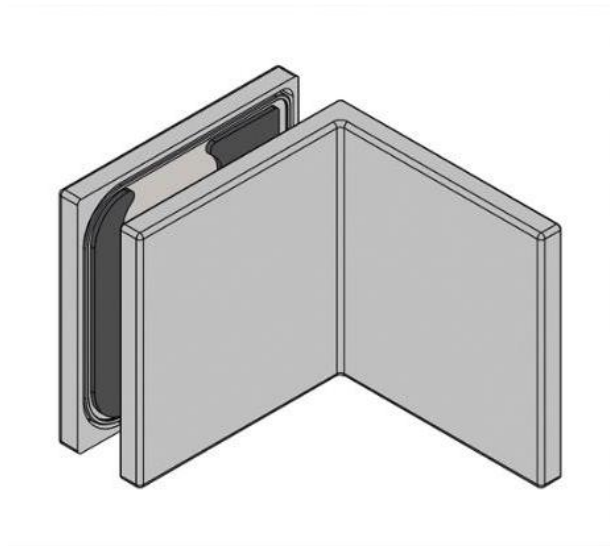

39.00003.07

Angle connector Juna with oblong hole plate

Material: brass
Finish: black
Mounting: glass/wall 90°
Glass thickness: 6 / 8 / 10 mm
Sales unit (SU): St
Unit package: 2.00
Shape: square

A

A

B

B

C