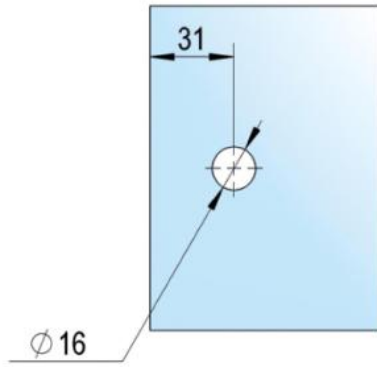

39.00003.07

Angle connector Juna with oblong hole plate

Material: brass
Finish: black
Mounting: glass/wall 90°
Glass thickness: 6 / 8 / 10 mm
Sales unit (SU): St
Unit package: 2.00
Shape: square

A

A

B

B

C