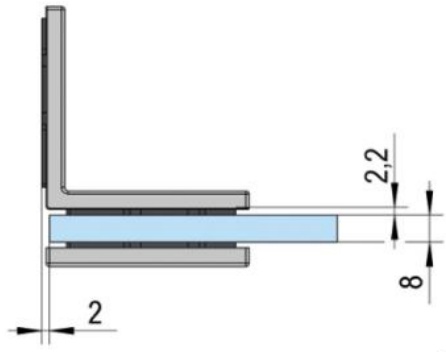

39.00003.07

Angle connector Juna with oblong hole plate

Material: brass
Finish: black
Mounting: glass/wall 90°
Glass thickness: 6 / 8 / 10 mm
Sales unit (SU): St
Unit package: 2.00
Shape: square

A

A

B

B

C