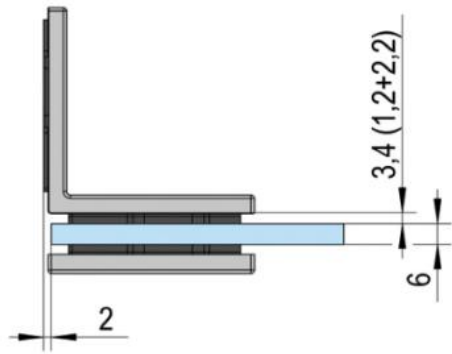

39.00003.07

Angle connector Juna with oblong hole plate

Material: brass
Finish: black
Mounting: glass/wall 90°
Glass thickness: 6 / 8 / 10 mm
Sales unit (SU): St
Unit package: 2.00
Shape: square

A

A

B

B

C