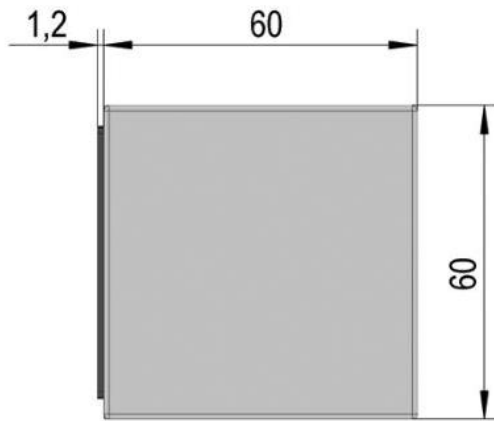

39.00003.07

Angle connector Juna with oblong hole plate

Material: brass
Finish: black
Mounting: glass/wall 90°
Glass thickness: 6 / 8 / 10 mm
Sales unit (SU): St
Unit package: 2.00
Shape: square

A

A

B

B

C