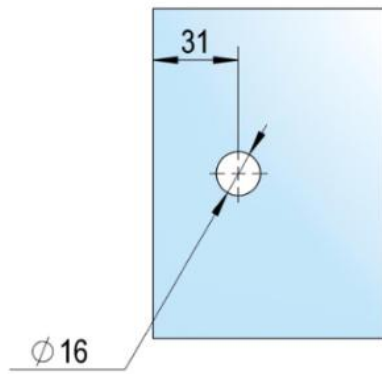

39.00003.07

Angle connector Juna with oblong hole plate

Material: brass
Finish: black
Mounting: glass/wall 90°
Glass thickness: 6 / 8 / 10 mm
Sales unit (SU): St
Unit package: 2.00
Shape: square

A

A

B

B

C