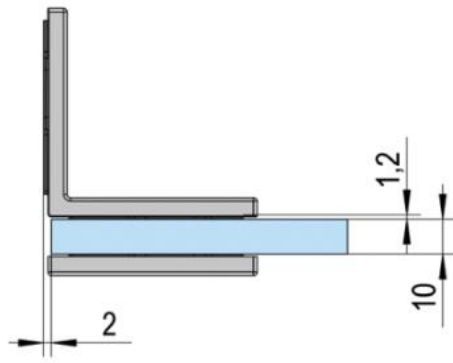

39.00003.07

Angle connector Juna with oblong hole plate

Material: brass
Finish: black
Mounting: glass/wall 90°
Glass thickness: 6 / 8 / 10 mm
Sales unit (SU): St
Unit package: 2.00
Shape: square

A

A

B

B

C