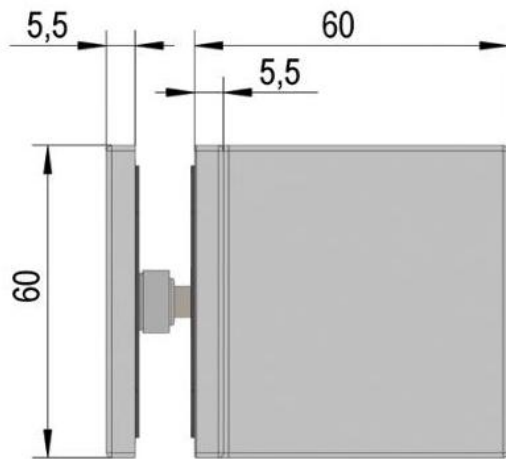

39.00003.07

Angle connector Juna with oblong hole plate

Material: brass
Finish: black
Mounting: glass/wall 90°
Glass thickness: 6 / 8 / 10 mm
Sales unit (SU): St
Unit package: 2.00
Shape: square

A

A

B

B

C