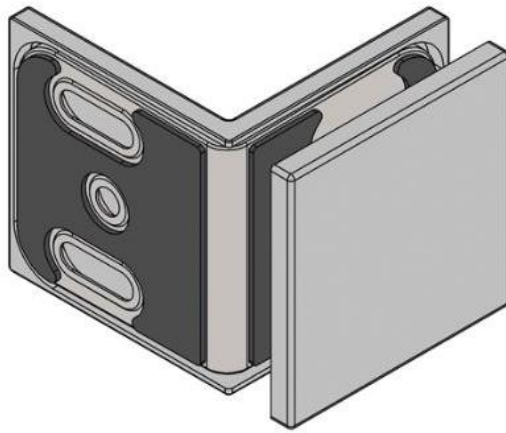

39.00003.07

Angle connector Juna with oblong hole plate

Material: brass
Finish: black
Mounting: glass/wall 90°
Glass thickness: 6 / 8 / 10 mm
Sales unit (SU): St
Unit package: 2.00
Shape: square

A

A

B

B

C