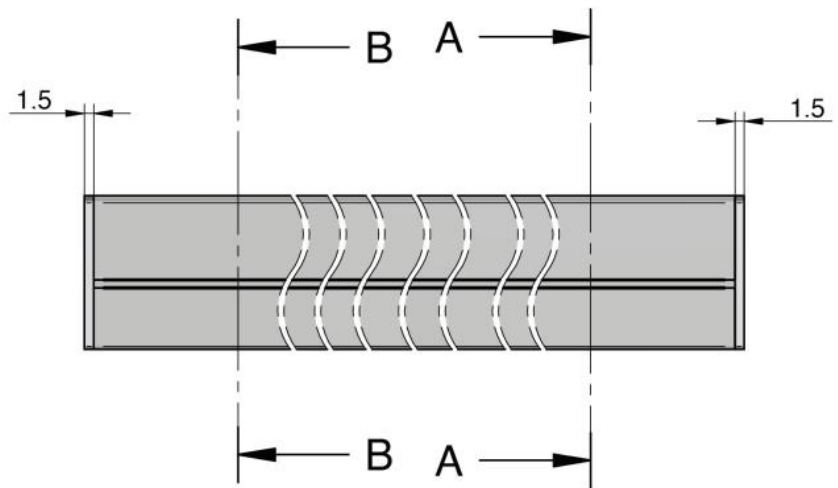

### Profile Atrium with clip-on cover for fixed glazing

Material: aluminium  
Finish: chrome polished  
Mounting: glass/wall  
Glass thickness: 8 / 8.76 / 10 mm  
Sales unit (SU): m  
Unit package: 1.00  
Shape: square  
Measures: 6040 mm  
Bar length (L): custom-made

2-part, simple and quick assembly with 2 seals, please order seals separately

COUPE A-A

COUPE B-B