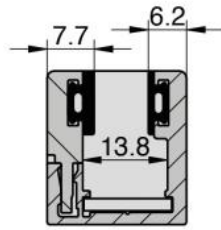

COUPE A-A

COUPE B-B