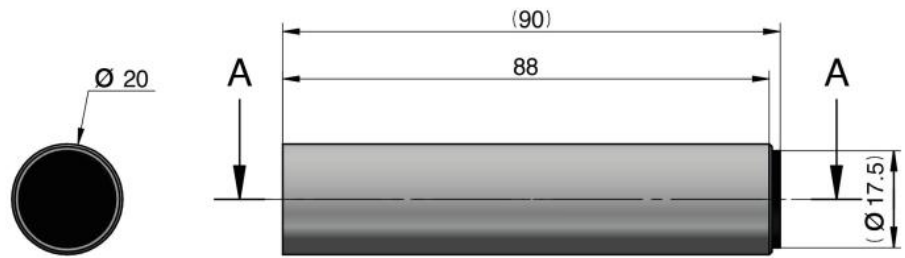

60.63402.01

Door stop

Material: brass
Finish: chrome polished
Mounting: wall assembly
Sales unit (SU): St
Unit package: 1.00
Shape: round
Measures: Ø 20 mm, L = 90 mm
Thread: M4

Front piece made of black rubber