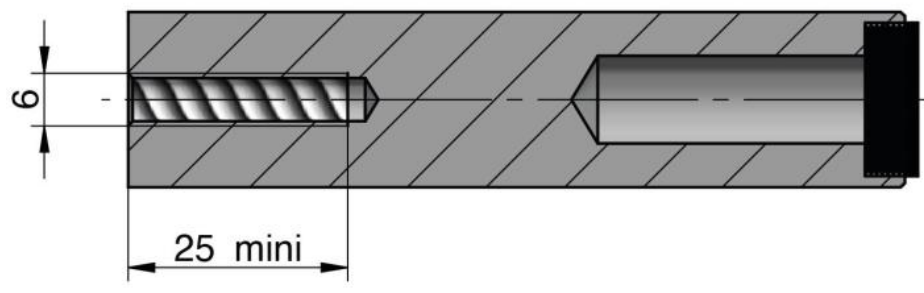

60.63402.01

Door stop

Material: brass
Finish: chrome polished
Mounting: wall assembly
Sales unit (SU): St
Unit package: 1.00
Shape: round
Measures: Ø 20 mm, L = 90 mm
Thread: M4

Front piece made of black rubber