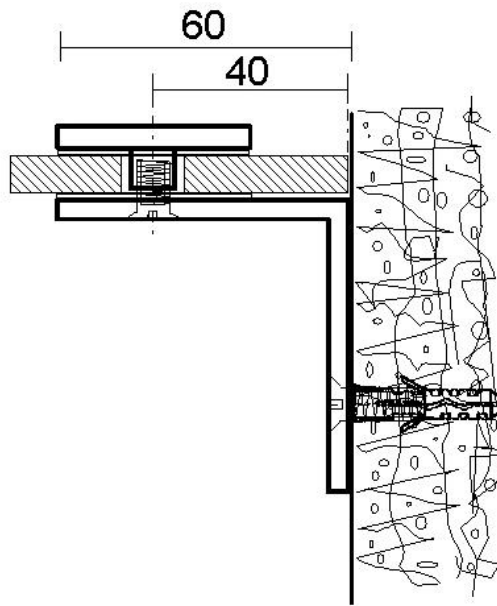

### Winkelverbinder

Material: brass  
Finish: matt velour  
Mounting: glass/wall 90°  
Glass thickness: 8 / 10 mm  
Sales unit (SU): St  
Unit package: 1.00  
Shape: rounded off  
Measures: 40 x 60 mm  
Glass processing: Glass drill hole : Ø14 mm

Montageschrauben werden nicht mitgeliefert

$\text{Ø}14$