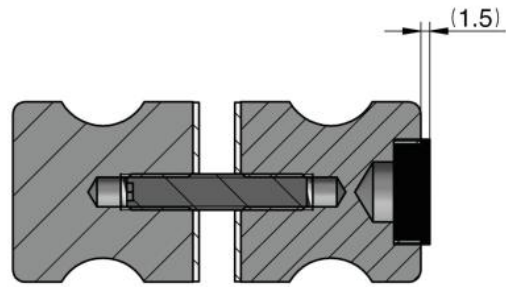

59.56303.01

Glass doorknob series 56, with stop buffer on one side

Material: brass
Finish: chrome polished
Mounting: glass assembly (pair)
Glass thickness: 6 - 10 mm
Sales unit (SU): Pr
Unit package: 1.00
Shape: hourglass shape
Measures: Ø 30 mm
Measure A: 30 mm
Measure B: 30 mm
Glass processing: Glass drill hole : Ø10 mm
Thread: M6

incl. rubber seals

COUPE A-A