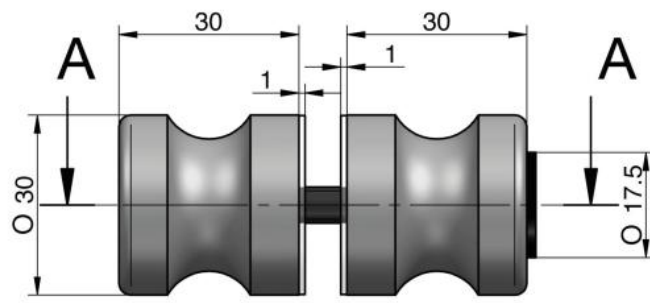

59.56303.01

Glass doorknob series 56, with stop buffer on one side

Material: brass
Finish: chrome polished
Mounting: glass assembly (pair)
Glass thickness: 6 - 10 mm
Sales unit (SU): Pr
Unit package: 1.00
Shape: hourglass shape
Measures: Ø 30 mm
Measure A: 30 mm
Measure B: 30 mm
Glass processing: Glass drill hole : Ø10 mm
Thread: M6

incl. rubber seals

COUPE A-A