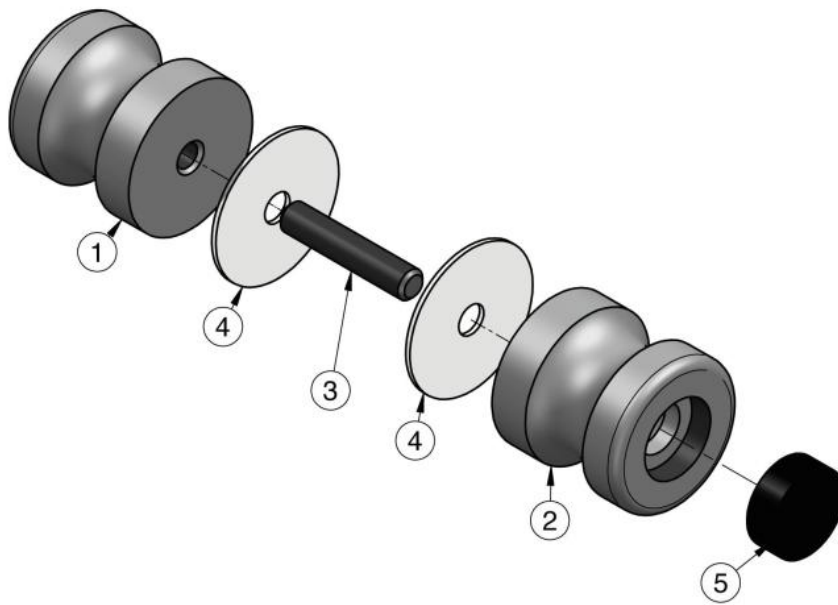

59.56303.01

Glass doorknob series 56, with stop buffer on one side

Material: brass
Finish: chrome polished
Mounting: glass assembly (pair)
Glass thickness: 6 - 10 mm
Sales unit (SU): Pr
Unit package: 1.00
Shape: hourglass shape
Measures: Ø 30 mm
Measure A: 30 mm
Measure B: 30 mm
Glass processing: Glass drill hole : Ø10 mm
Thread: M6

incl. rubber seals

COUPE A-A