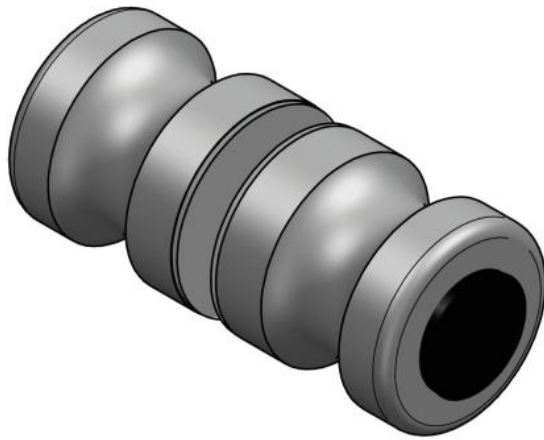

59.56303.01

Glass doorknob series 56, with stop buffer on one side

Material: brass
Finish: chrome polished
Mounting: glass assembly (pair)
Glass thickness: 6 - 10 mm
Sales unit (SU): Pr
Unit package: 1.00
Shape: hourglass shape
Measures: Ø 30 mm
Measure A: 30 mm
Measure B: 30 mm
Glass processing: Glass drill hole : Ø10 mm
Thread: M6

incl. rubber seals

COUPE A-A