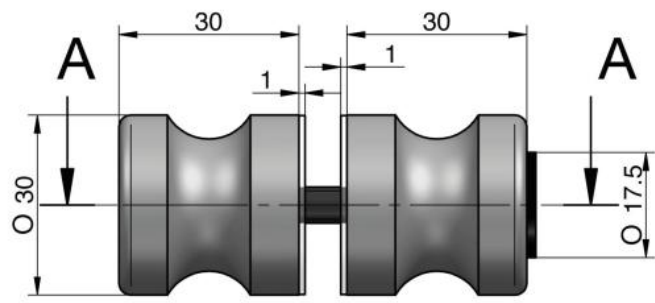

59.56303.07

Glass doorknob series 56, with stop buffer on one side

Material: brass
Finish: BlackLine RAL 9005 matt
Mounting: glass assembly (pair)
Glass thickness: 6 - 10 mm
Sales unit (SU): Pr
Unit package: 1.00
Shape: hourglass shape
Measures: Ø 30 mm
Measure A: 30 mm
Measure B: 30 mm
Glass processing: Glass drill hole : Ø10 mm
Thread: M6

incl. rubber seals

COUPE A-A