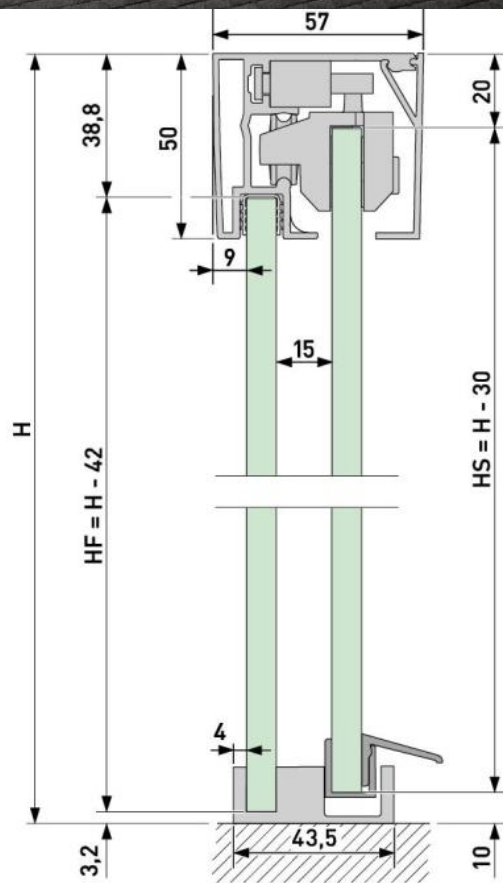

### Aquant 40, complete set corner shower, double-leaf, with corner entry, 2 x Comfort Stop and Perfect Close

Material: aluminium  
Finish: black anodized  
Mounting: wall assembly  
Glass thickness: 8 mm  
Sales unit (SU): St  
Unit package: 1.00  
Shape: square  
Measures: 950 mm  
Carrying capacity: 20 kg/set

contains: 2 x profile set, 2 x accessory set door leaf 20 kg, 2 x accessory set assembly, 1 x accessory set corner piece, incl. damping / self-closing system on both sides, without knob. Transparent floor guide and water deflector