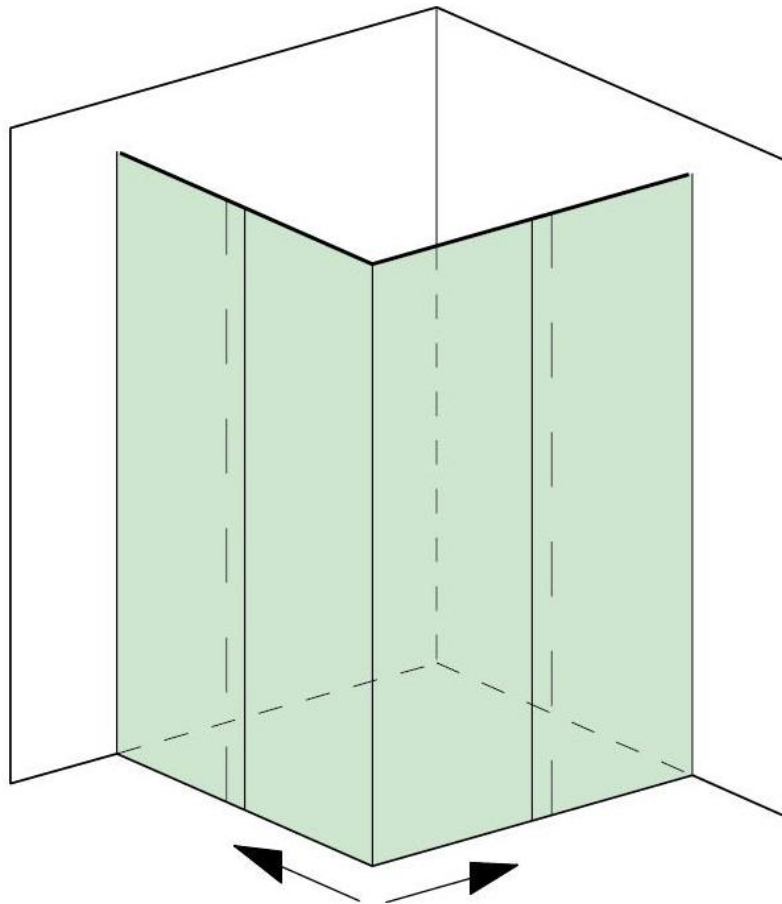

### Aquant 40, complete set corner shower, double-leaf, with corner entry, 2 x Comfort Stop and Perfect Close

Material: aluminium  
Finish: black anodized  
Mounting: wall assembly  
Glass thickness: 8 mm  
Sales unit (SU): St  
Unit package: 1.00  
Shape: square  
Measures: 950 mm  
Carrying capacity: 20 kg/set

contains: 2 x profile set, 2 x accessory set door leaf 20 kg, 2 x accessory set assembly, 1 x accessory set corner piece, incl. damping / self-closing system on both sides, without knob. Transparent floor guide and water deflector