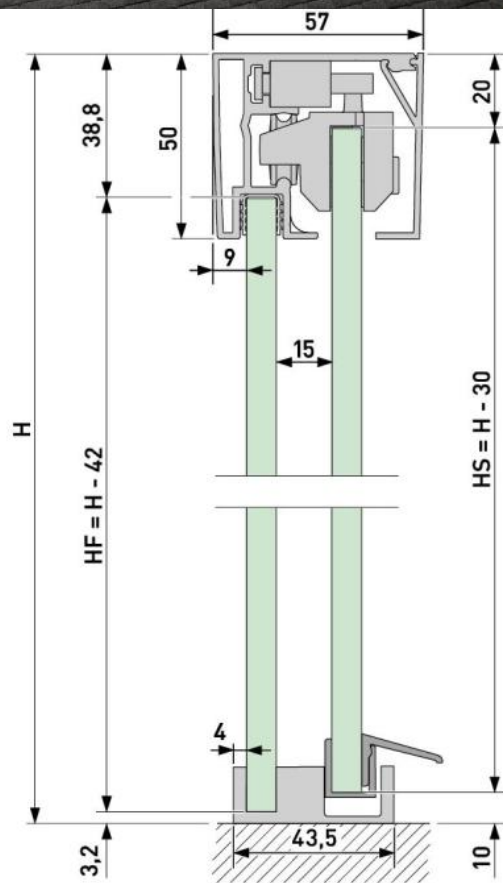

18.70003.27

Aquant 40, complete set corner shower, double-leaf, with corner entry, 2 x Comfort Stop and Perfect Close

Material: aluminium
Finish: black anodized
Mounting: wall assembly
Glass thickness: 8 mm
Sales unit (SU): St
Unit package: 1.00
Shape: square
Measures: 1150 mm
Carrying capacity: 40 kg/set

contains: 2 x profile set, 1 x accessory set door leaf 40 kg, 1 accessory set assembly, 1 x accessory set corner piece, incl. soft-closing / self-closing system on both sides, without knob. Transparent floor guide and water deflector