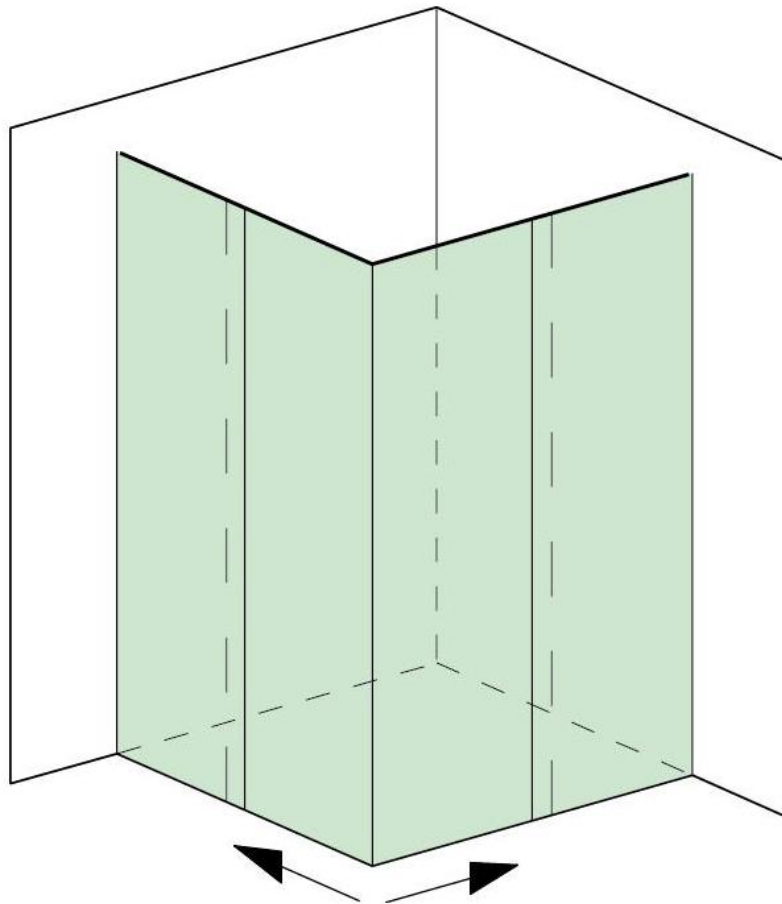

18.70003.27

Aquant 40, complete set corner shower, double-leaf, with corner entry, 2 x Comfort Stop and Perfect Close

Material: aluminium
Finish: black anodized
Mounting: wall assembly
Glass thickness: 8 mm
Sales unit (SU): St
Unit package: 1.00
Shape: square
Measures: 1150 mm
Carrying capacity: 40 kg/set

contains: 2 x profile set, 1 x accessory set door leaf 40 kg, 1 accessory set assembly, 1 x accessory set corner piece, incl. soft-closing / self-closing system on both sides, without knob. Transparent floor guide and water deflector