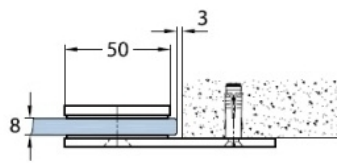

60.20401.01

Flat connector for Wellness series

Material: brass
Finish: chrome polished
Mounting: glass/wall 180°
Glass thickness: 8 mm
Sales unit (SU): St
Unit package: 1.00
Shape: square

Glasbearbeitung // glass machining

Variante 1
Variation 1

Variante 2
Variation 2