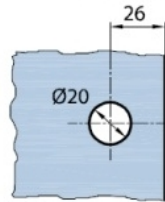

60.20401.01

Flat connector for Wellness series

Material: brass
Finish: chrome polished
Mounting: glass/wall 180°
Glass thickness: 8 mm
Sales unit (SU): St
Unit package: 1.00
Shape: square

Glasbearbeitung // glass machining

Variante 1
Variation 1

Variante 2
Variation 2