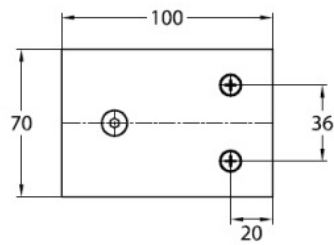

60.20401.01

Flat connector for Wellness series

Material: brass
Finish: chrome polished
Mounting: glass/wall 180°
Glass thickness: 8 mm
Sales unit (SU): St
Unit package: 1.00
Shape: square

Glasbearbeitung // glass machining

Variante 1
Variation 1

Variante 2
Variation 2