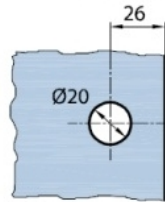

60.20401.04

Flat connector for Wellness series

Material: brass
Finish: inox effect
Mounting: glass/wall 180°
Glass thickness: 8 mm
Sales unit (SU): St
Unit package: 1.00
Shape: square

Glasbearbeitung // glass machining

Variante 1
Variation 1

Variante 2
Variation 2