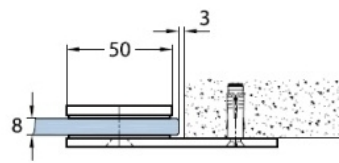

60.20401.04

Flat connector for Wellness series

Material: brass
Finish: inox effect
Mounting: glass/wall 180°
Glass thickness: 8 mm
Sales unit (SU): St
Unit package: 1.00
Shape: square

Glasbearbeitung // glass machining

Variante 1
Variation 1

Variante 2
Variation 2