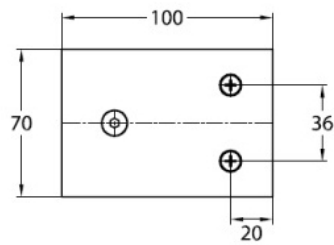

60.20401.04

Flat connector for Wellness series

Material: brass
Finish: inox effect
Mounting: glass/wall 180°
Glass thickness: 8 mm
Sales unit (SU): St
Unit package: 1.00
Shape: square

Glasbearbeitung // glass machining

Variante 1
Variation 1

Variante 2
Variation 2