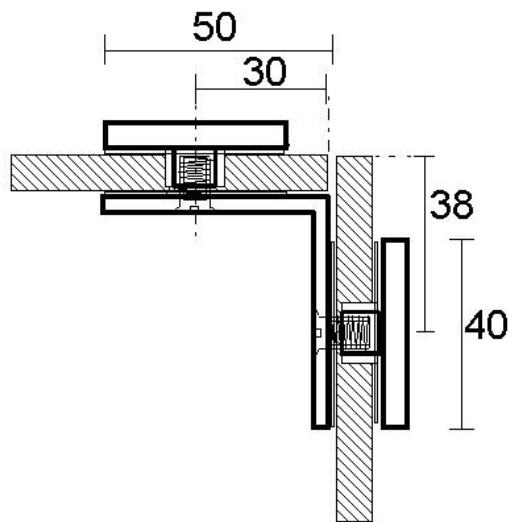

### Winkelverbinder

Material: brass  
Finish: chrome polished  
Mounting: glass/glass 90°  
Glass thickness: 8 / 10 mm  
Sales unit (SU): St  
Unit package: 1.00  
Shape: rounded off  
Measures: 40 x 50 mm  
Glass processing: Glass drill hole : Ø14 mm

$\text{Ø}14$