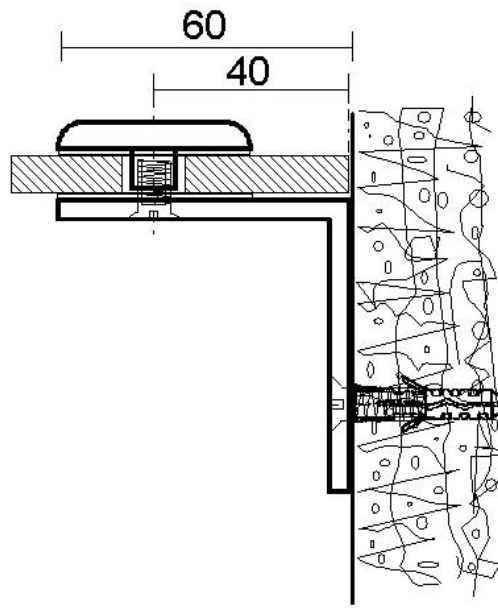

### Winkelverbinder

Material: brass  
Finish: inox effect  
Mounting: glass/wall 90°  
Glass thickness: 8 / 10 mm  
Sales unit (SU): St  
Unit package: 1.00  
Shape: round  
Measures: 40 x 60 mm  
Glass processing: Glass drill hole : Ø14 mm

Montageschrauben werden nicht mitgeliefert

**Ø14**