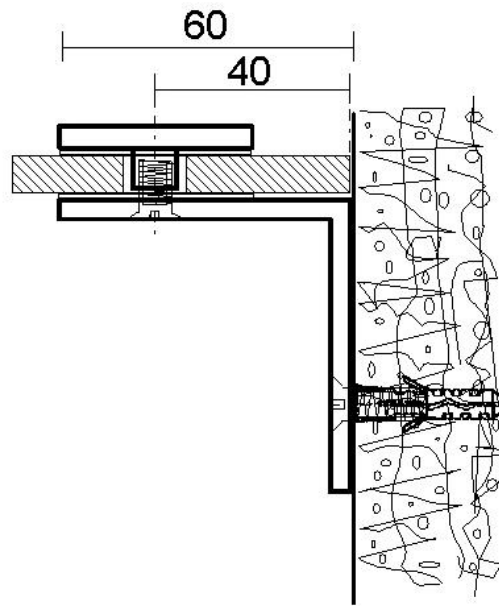

61.62180.04

Winkelverbinder

Material: brass
Finish: inox effect
Mounting: glass/wall 90°
Glass thickness: 8 / 10 mm
Sales unit (SU): St
Unit package: 1.00
Shape: rounded off
Measures: 40 x 60 mm
Glass processing: Glass drill hole : Ø14 mm

Montageschrauben werden nicht mitgeliefert

$\text{Ø}14$