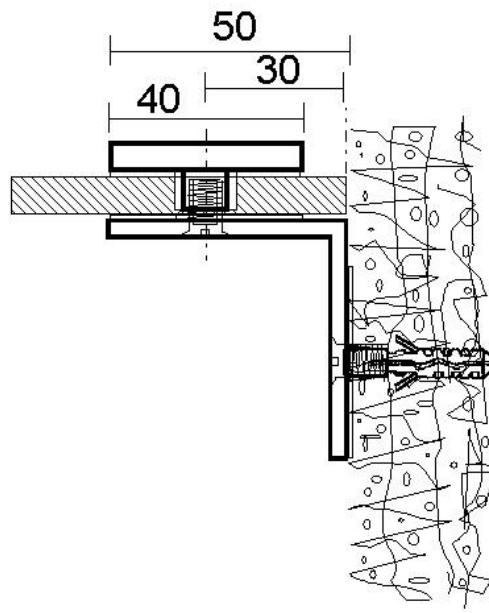

61.62230.02

Winkelverbinder

Material: brass
Finish: matt velour
Mounting: glass/wall 90°
Glass thickness: 8 / 10 mm
Sales unit (SU): St
Unit package: 1.00
Shape: rounded off
Measures: 40 x 50 mm
Glass processing: Glass drill hole : Ø14 mm

Montageschrauben werden nicht mitgeliefert

$\text{Ø}14$