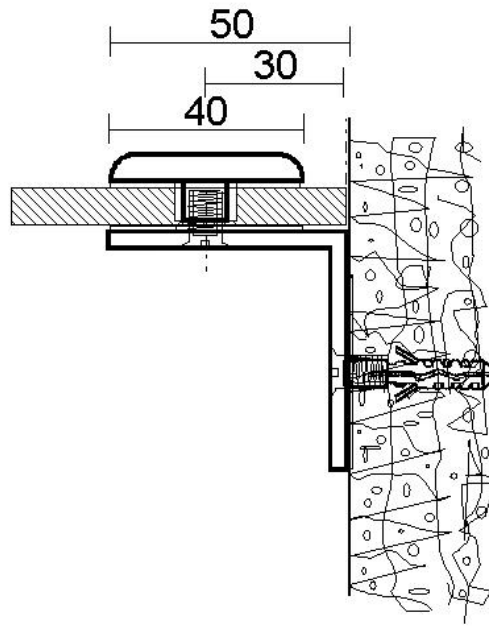

### Winkelverbinder

Material: brass  
Finish: inox effect  
Mounting: glass/wall 90°  
Glass thickness: 8 / 10 mm  
Sales unit (SU): St  
Unit package: 1.00  
Shape: round  
Measures: 40 x 50 mm

Montageschrauben werden nicht mitgeliefert

$\text{Ø}14$