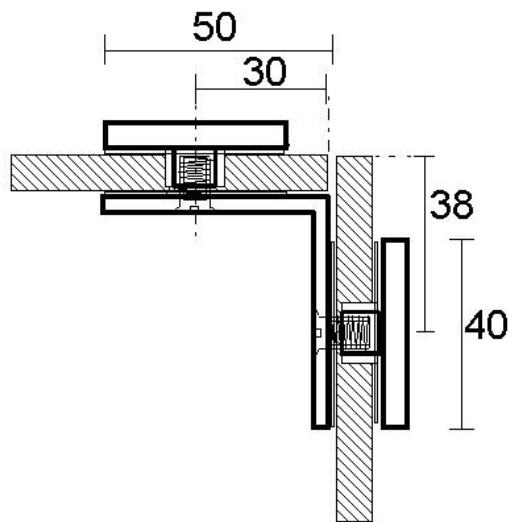

### Winkelverbinder

Material: brass  
Finish: inox effect  
Mounting: glass/glass 90°  
Glass thickness: 8 / 10 mm  
Sales unit (SU): St  
Unit package: 1.00  
Shape: rounded off  
Measures: 40 x 50 mm  
Glass processing: Glass drill hole : Ø14 mm

$\text{Ø}14$