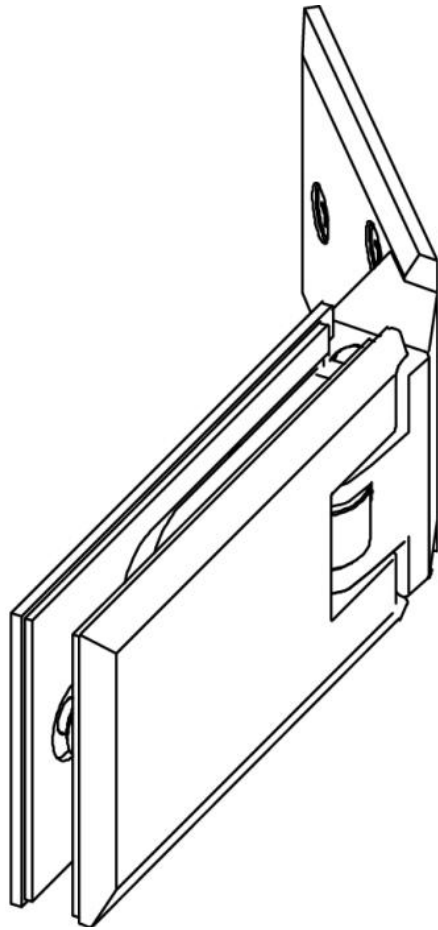

15.06160.01

Duschtürscharnier Milano

Material: brass
Finish: chrome polished
Mounting: glass/wall 135°
Glass thickness: 8 mm
Sales unit (SU): St
Unit package: 1.00
Measures: 60 x 105 mm
Carrying capacity: 40 kg/pair

Arretierschraube
fixing screw

Ohne Dichtprofil // without use of seal

Mit Dichtprofil // with use of seal