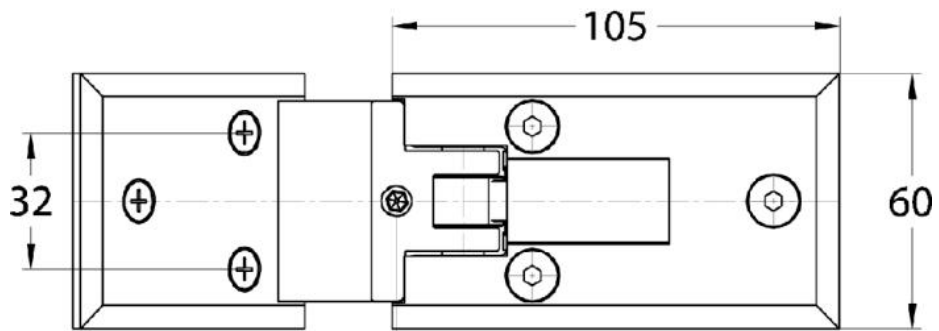

15.06160.01

Duschtürscharnier Milano

Material: brass
Finish: chrome polished
Mounting: glass/wall 135°
Glass thickness: 8 mm
Sales unit (SU): St
Unit package: 1.00
Measures: 60 x 105 mm
Carrying capacity: 40 kg/pair