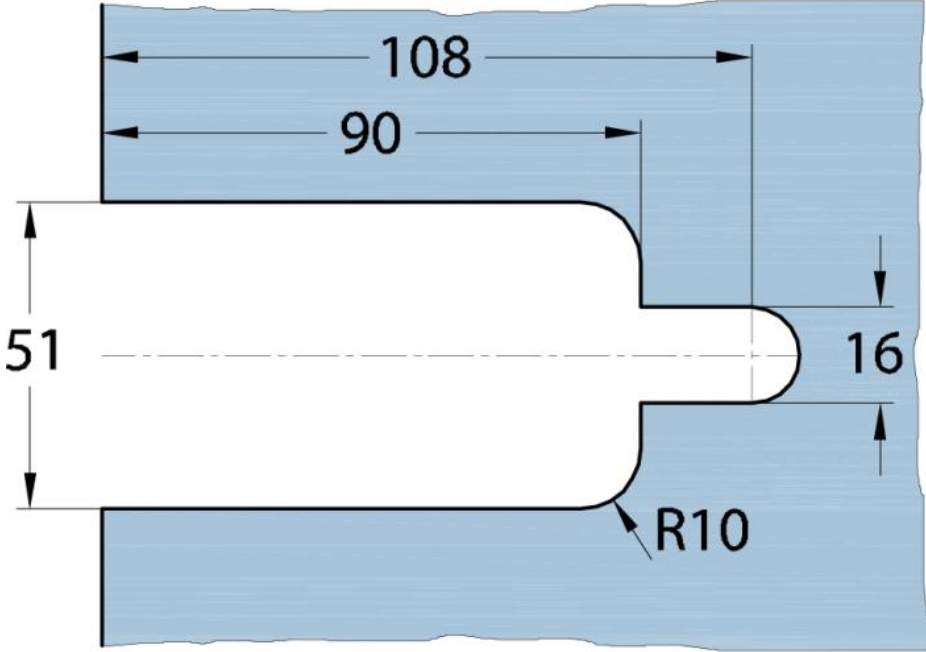

15.06160.01

Duschtürscharnier Milano

Material: brass
Finish: chrome polished
Mounting: glass/wall 135°
Glass thickness: 8 mm
Sales unit (SU): St
Unit package: 1.00
Measures: 60 x 105 mm
Carrying capacity: 40 kg/pair

Arretierschraube
fixing screw

Ohne Dichtprofil // without use of seal

Mit Dichtprofil // with use of seal