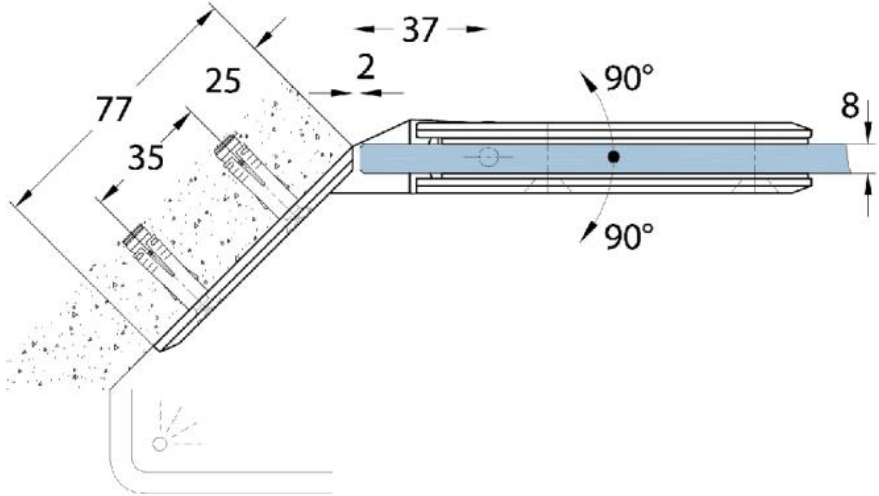

15.06160.01

Duschtürscharnier Milano

Material: brass
Finish: chrome polished
Mounting: glass/wall 135°
Glass thickness: 8 mm
Sales unit (SU): St
Unit package: 1.00
Measures: 60 x 105 mm
Carrying capacity: 40 kg/pair

Arretierschraube
fixing screw

Ohne Dichtprofil // without use of seal

Mit Dichtprofil // with use of seal