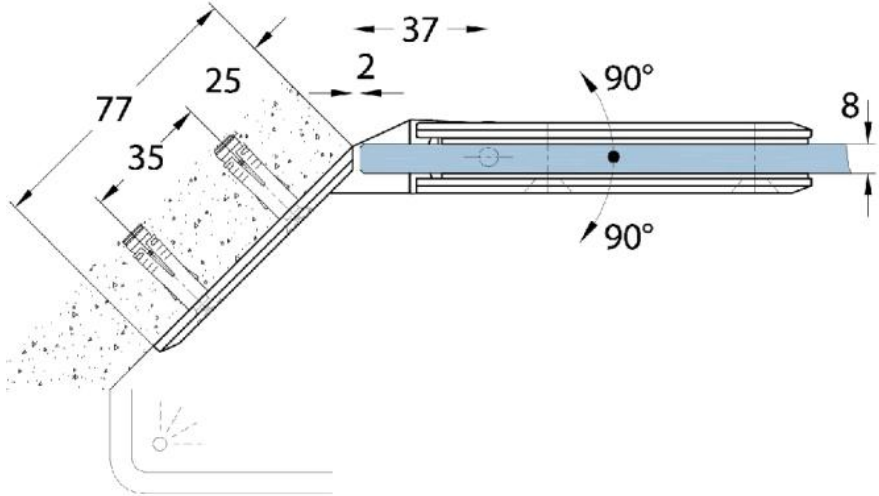

15.06160.02

Duschtürscharnier Milano

Material: brass
Finish: matt velour
Mounting: glass/wall 135°
Glass thickness: 8 mm
Sales unit (SU): St
Unit package: 1.00
Measures: 60 x 105 mm
Carrying capacity: 40 kg/pair

Arretierschraube
fixing screw

Ohne Dichtprofil // without use of seal

Mit Dichtprofil // with use of seal