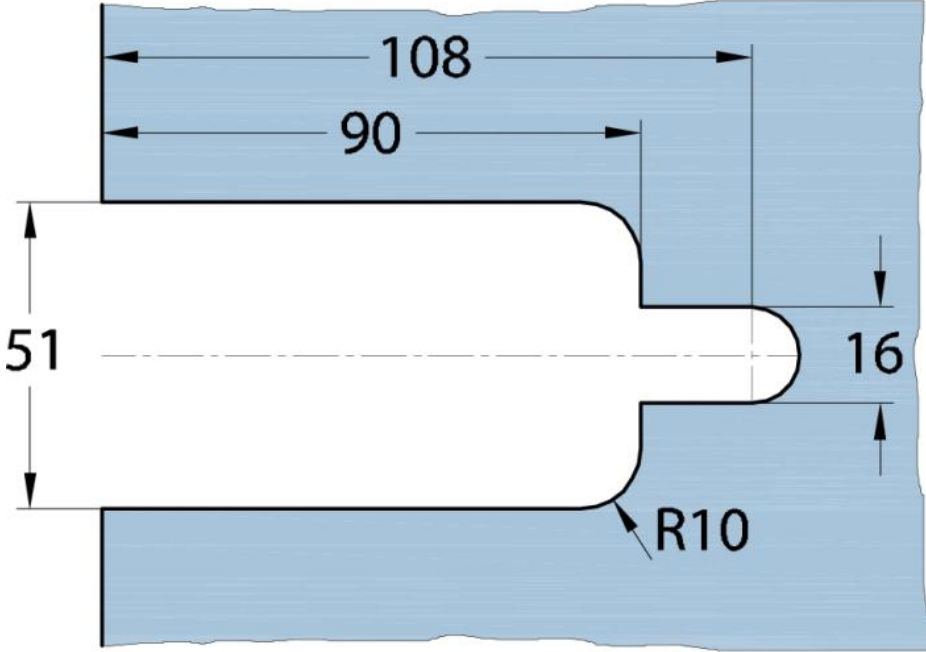

15.06160.02

Duschtürscharnier Milano

Material: brass
Finish: matt velour
Mounting: glass/wall 135°
Glass thickness: 8 mm
Sales unit (SU): St
Unit package: 1.00
Measures: 60 x 105 mm
Carrying capacity: 40 kg/pair

Arretierschraube
fixing screw

Ohne Dichtprofil // without use of seal

Mit Dichtprofil // with use of seal