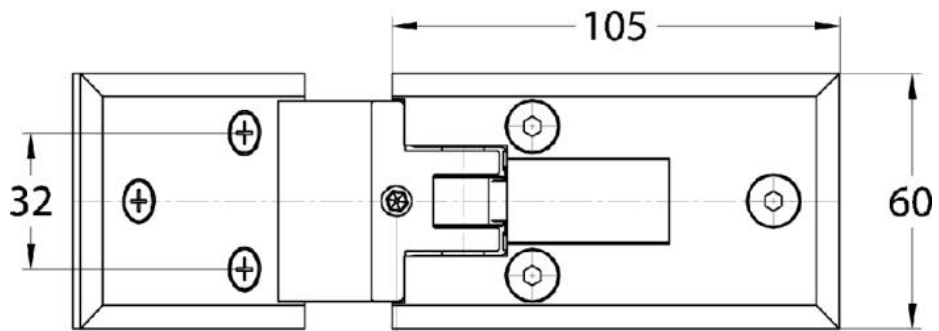

15.06160.02

Duschtürscharnier Milano

Material: brass
Finish: matt velour
Mounting: glass/wall 135°
Glass thickness: 8 mm
Sales unit (SU): St
Unit package: 1.00
Measures: 60 x 105 mm
Carrying capacity: 40 kg/pair