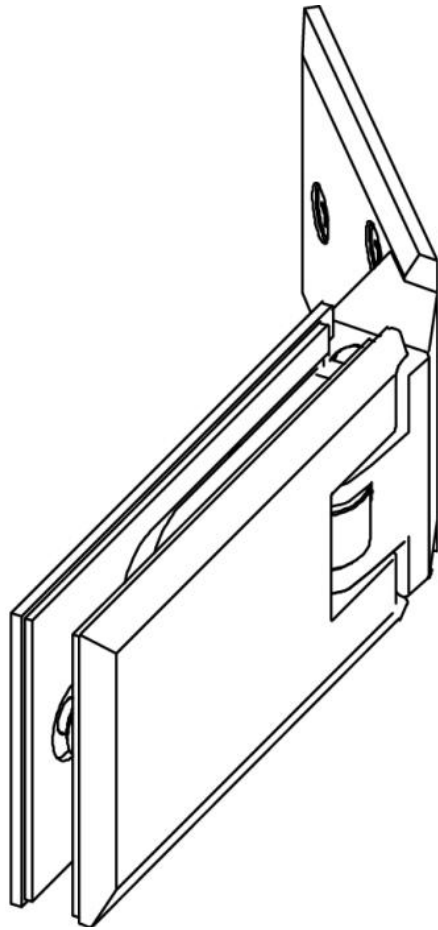

### Duschtürscharnier Milano

Material: brass  
Finish: inox effect  
Mounting: glass/wall 135°  
Glass thickness: 8 mm  
Sales unit (SU): St  
Unit package: 1.00  
Measures: 60 x 105 mm  
Carrying capacity: 40 kg/pair