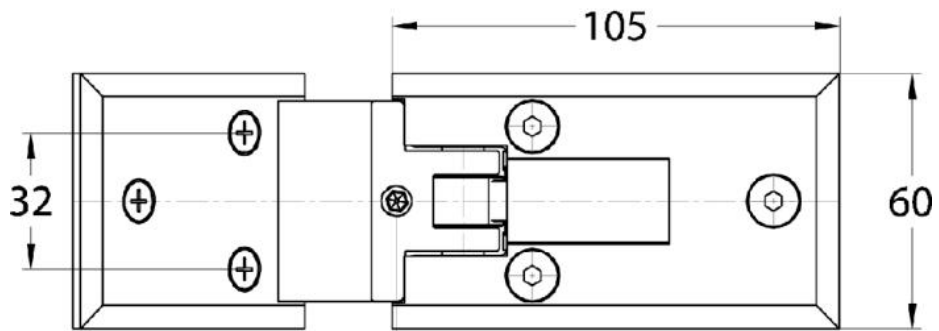

### Duschtürscharnier Milano

Material: brass  
Finish: inox effect  
Mounting: glass/wall 135°  
Glass thickness: 8 mm  
Sales unit (SU): St  
Unit package: 1.00  
Measures: 60 x 105 mm  
Carrying capacity: 40 kg/pair