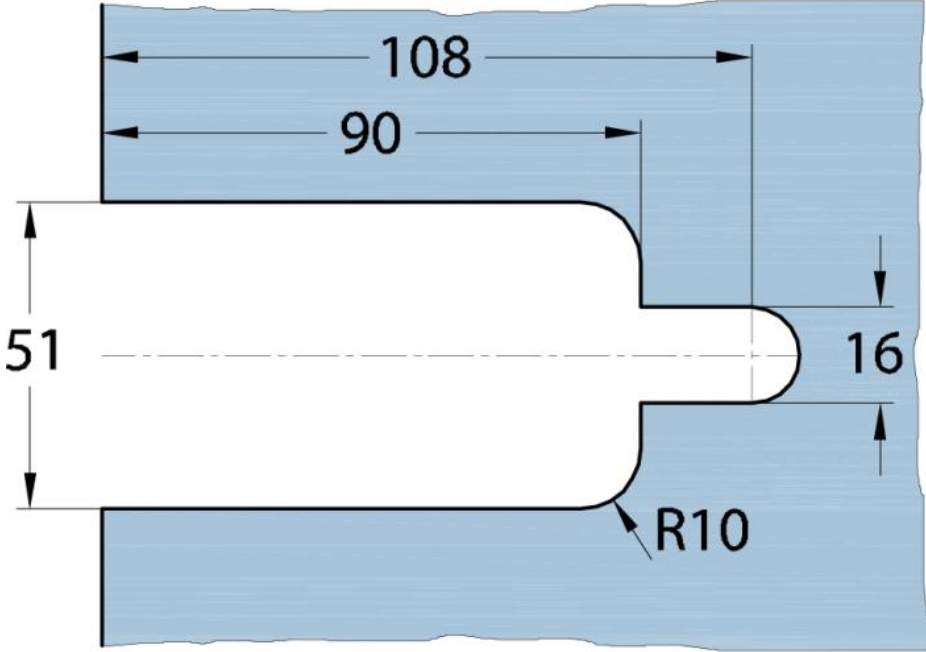

Ohne Dichtprofil // without use of seal