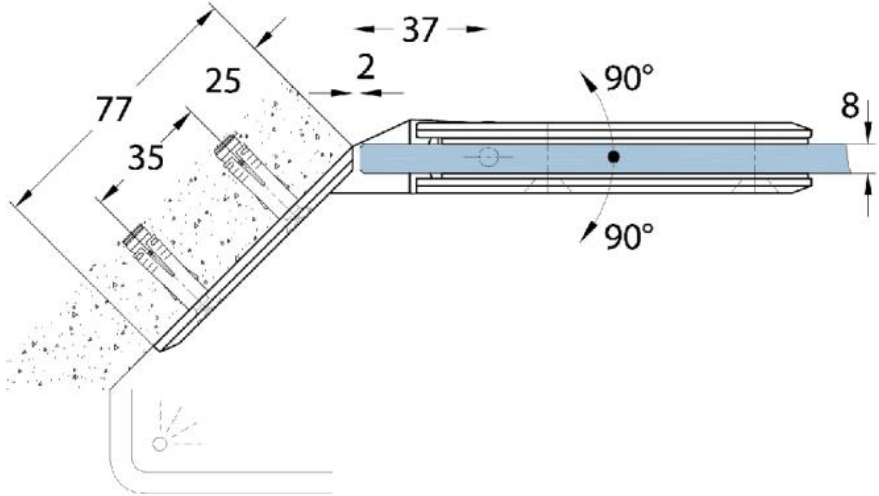

Ohne Dichtprofil // without use of seal