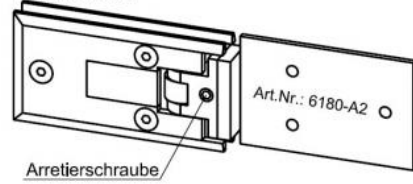

### Duschtürscharnier Milano, Schraube innen

Material: brass  
Finish: matt velour  
Mounting: glass/wall 180°  
Glass thickness: 8 mm  
Sales unit (SU): St  
Unit package: 1.00  
Measures: 60 x 210 mm