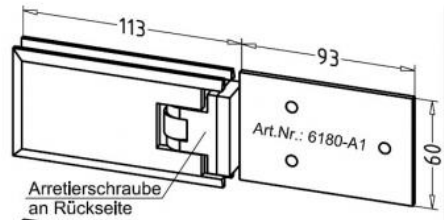

### Duschtürscharnier Milano, Schraube innen

Material: brass  
Finish: matt velour  
Mounting: glass/wall 180°  
Glass thickness: 8 mm  
Sales unit (SU): St  
Unit package: 1.00  
Measures: 60 x 210 mm