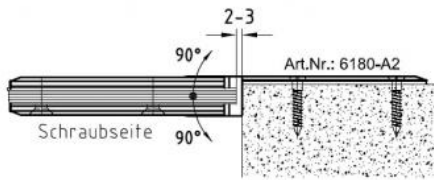

### Duschtürscharnier Milano, Schraube innen

Material: brass  
Finish: matt velour  
Mounting: glass/wall 180°  
Glass thickness: 8 mm  
Sales unit (SU): St  
Unit package: 1.00  
Measures: 60 x 210 mm