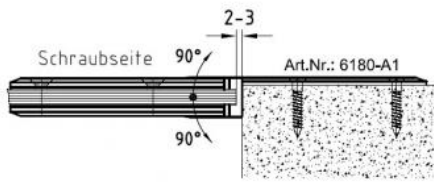

### Duschtürscharnier Milano, Schraube innen

Material: brass  
Finish: matt velour  
Mounting: glass/wall 180°  
Glass thickness: 8 mm  
Sales unit (SU): St  
Unit package: 1.00  
Measures: 60 x 210 mm