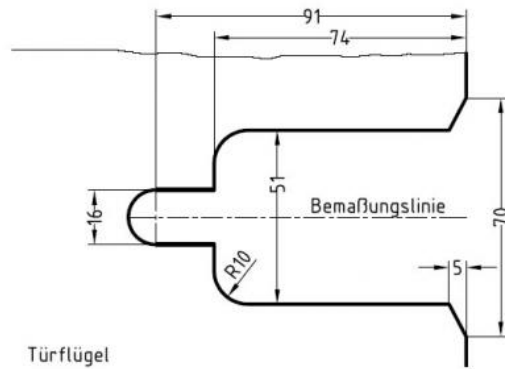

### Duschtürscharnier Milano, Schraube innen

Material: brass  
Finish: matt velour  
Mounting: glass/wall 180°  
Glass thickness: 8 mm  
Sales unit (SU): St  
Unit package: 1.00  
Measures: 60 x 210 mm