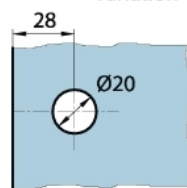

Variante 1
Variation 1