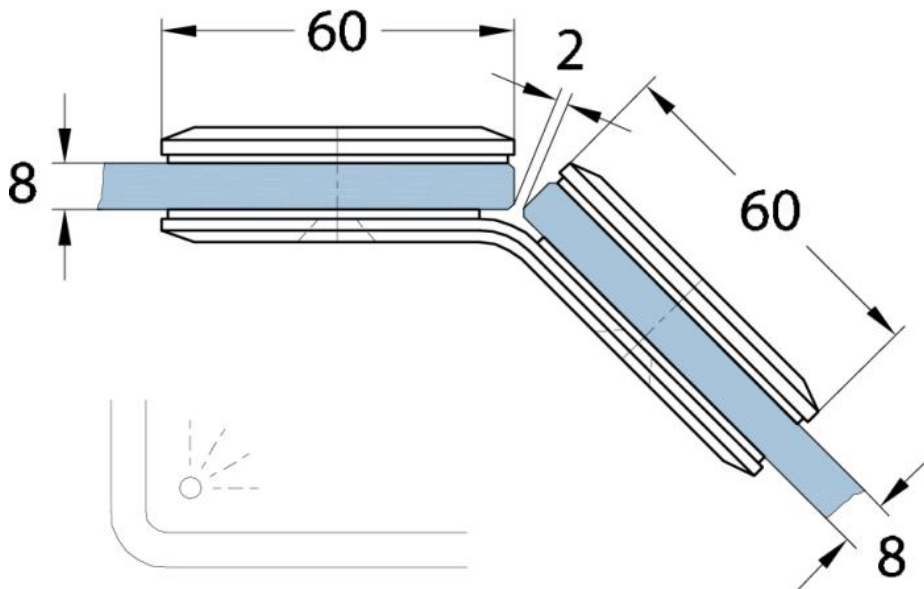

15.06807.01

Winkelverbinder Milano

Material: brass
Finish: chrome polished
Mounting: glass/glass 135°
Glass thickness: 8 mm
Sales unit (SU): St
Unit package: 1.00

mit Gehrung 67,5°
with miter 67,5°

ohne Gehrung
without miter