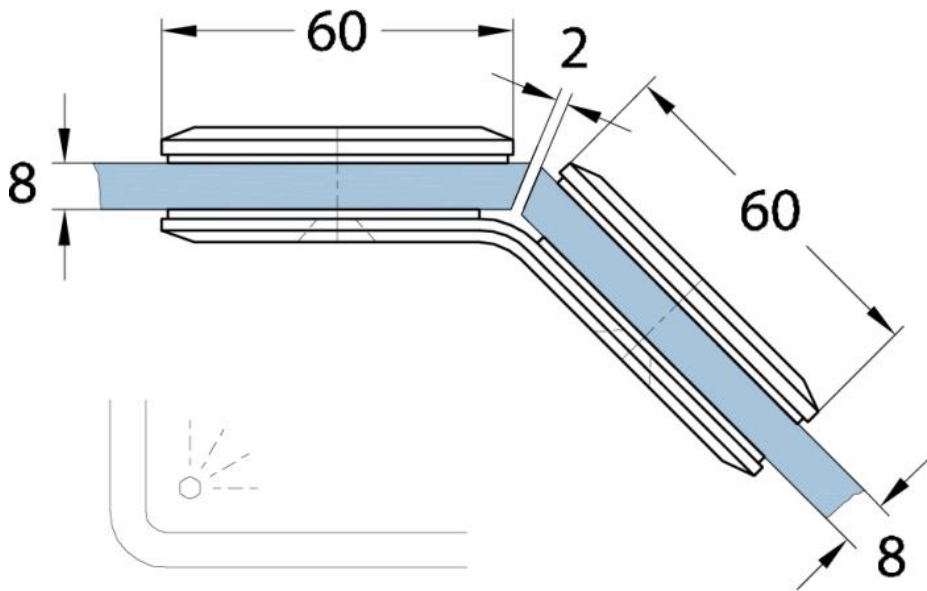

15.06807.01

Winkelverbinder Milano

Material: brass
Finish: chrome polished
Mounting: glass/glass 135°
Glass thickness: 8 mm
Sales unit (SU): St
Unit package: 1.00

mit Gehrung 67,5°
with miter 67,5°

ohne Gehrung
without miter