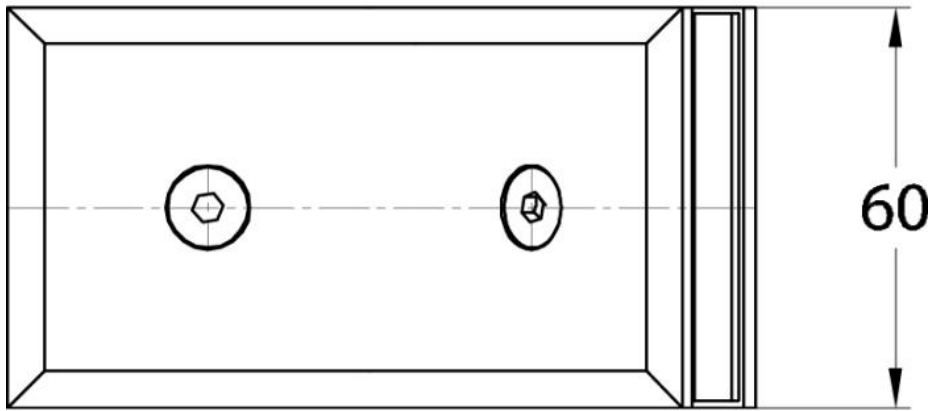

15.06807.01

Winkelverbinder Milano

Material: brass
Finish: chrome polished
Mounting: glass/glass 135°
Glass thickness: 8 mm
Sales unit (SU): St
Unit package: 1.00

mit Gehrung 67,5°
with miter 67,5°

ohne Gehrung
without miter