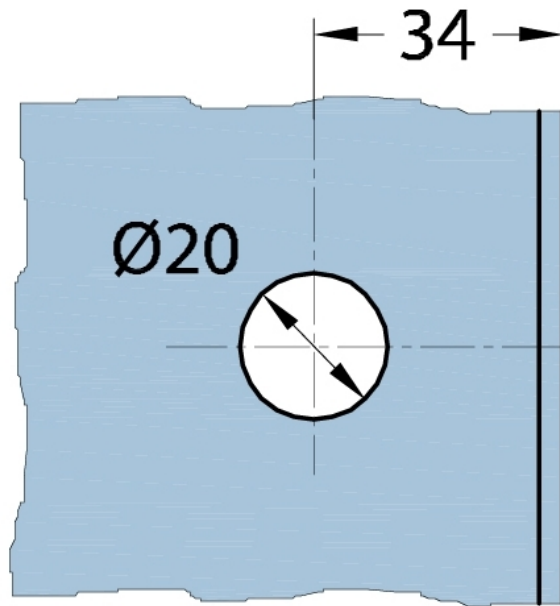

15.06807.01

Winkelverbinder Milano

Material: brass
Finish: chrome polished
Mounting: glass/glass 135°
Glass thickness: 8 mm
Sales unit (SU): St
Unit package: 1.00

mit Gehrung 67,5°
with miter 67,5°

ohne Gehrung
without miter