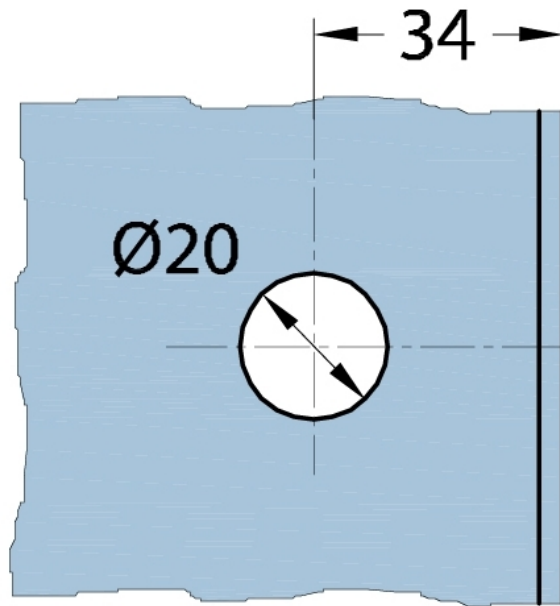

### Winkelverbinder Milano

Material: brass  
Finish: matt velour  
Mounting: glass/glass 135°  
Glass thickness: 8 mm  
Sales unit (SU): St  
Unit package: 1.00

mit Gehrung 67,5°  
with miter 67,5°

ohne Gehrung  
without miter