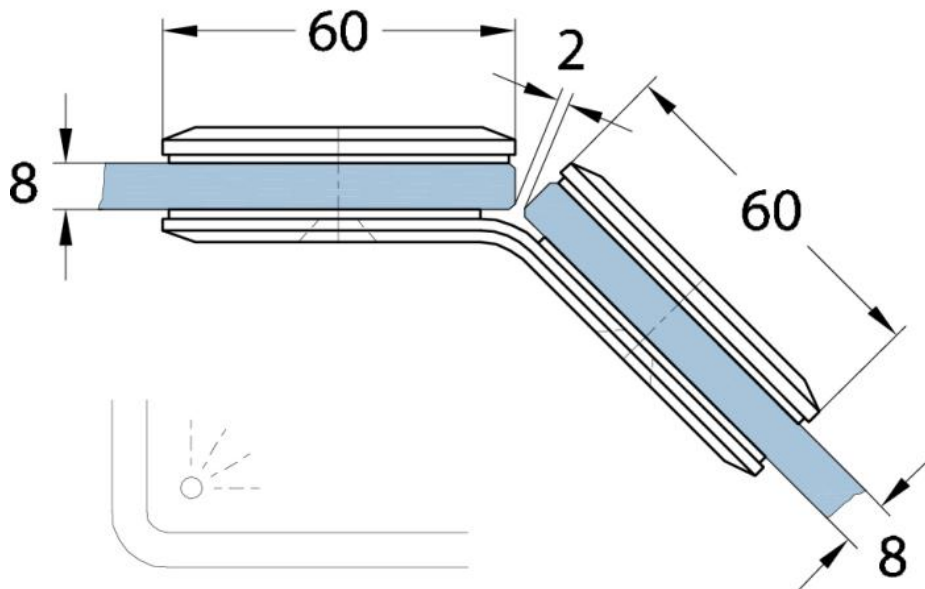

### Winkelverbinder Milano

Material: brass  
Finish: matt velour  
Mounting: glass/glass 135°  
Glass thickness: 8 mm  
Sales unit (SU): St  
Unit package: 1.00

mit Gehrung 67,5°  
with miter 67,5°

ohne Gehrung  
without miter