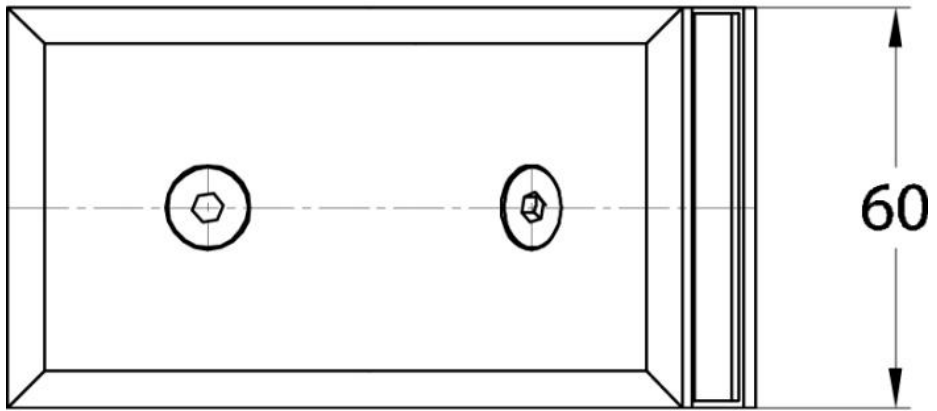

### Winkelverbinder Milano

Material: brass  
Finish: matt velour  
Mounting: glass/glass 135°  
Glass thickness: 8 mm  
Sales unit (SU): St  
Unit package: 1.00

mit Gehrung 67,5°  
with miter 67,5°

ohne Gehrung  
without miter