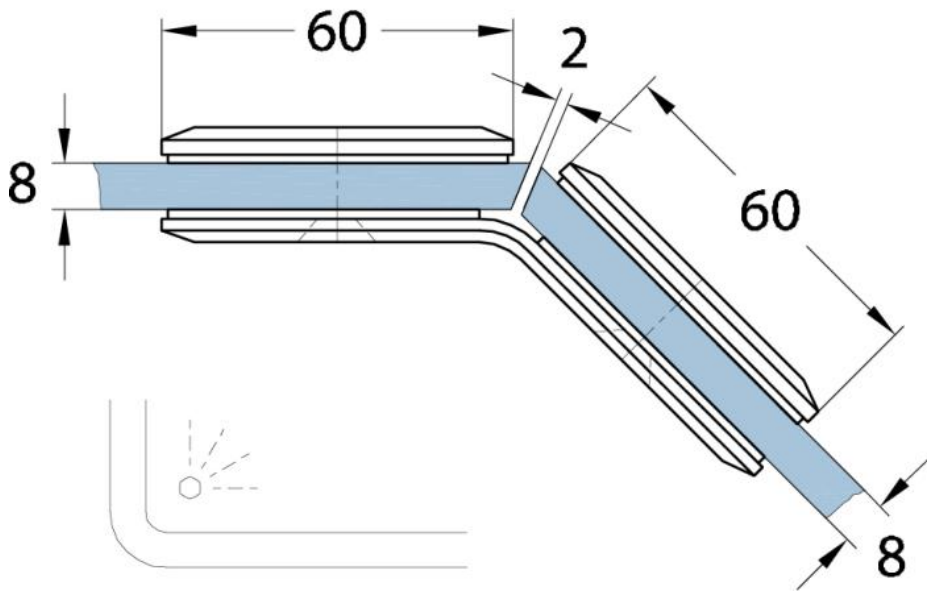

## 15.06807.02

### Winkelverbinder Milano

Material: brass  
Finish: matt velour  
Mounting: glass/glass 135°  
Glass thickness: 8 mm  
Sales unit (SU): St  
Unit package: 1.00

mit Gehrung 67,5°  
with miter 67,5°

ohne Gehrung  
without miter