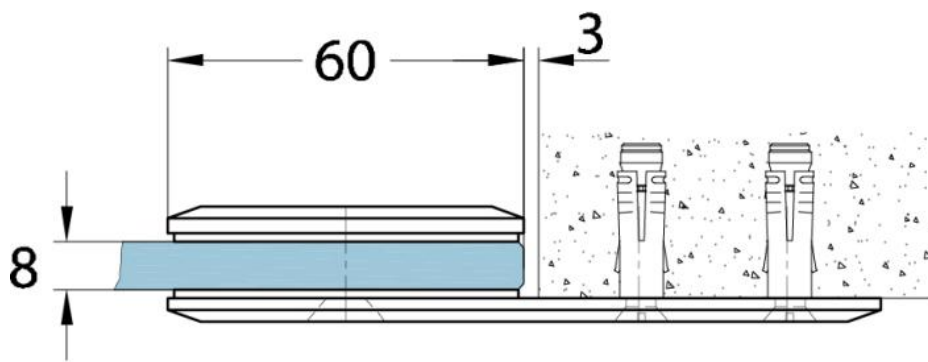

15.06811.02

Flachverbinder Milano

Material: brass
Finish: matt velour
Mounting: glass/wall 180°
Glass thickness: 8 mm
Sales unit (SU): St
Unit package: 1.00

Variante 1
Variation 1

Variante 2
Variation 2