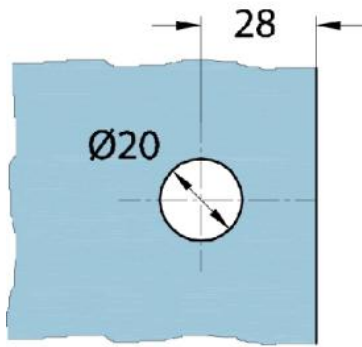

15.06811.02

Flachverbinder Milano

Material: brass
Finish: matt velour
Mounting: glass/wall 180°
Glass thickness: 8 mm
Sales unit (SU): St
Unit package: 1.00

Variante 1
Variation 1

Variante 2
Variation 2