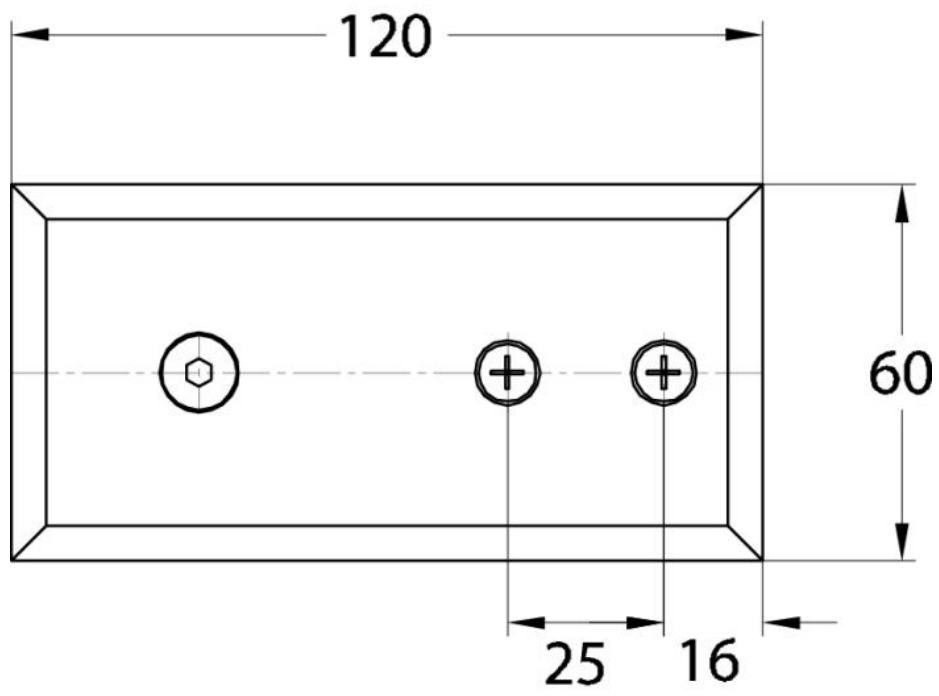

15.06811.02

Flachverbinder Milano

Material: brass
Finish: matt velour
Mounting: glass/wall 180°
Glass thickness: 8 mm
Sales unit (SU): St
Unit package: 1.00

Variante 1
Variation 1

Variante 2
Variation 2