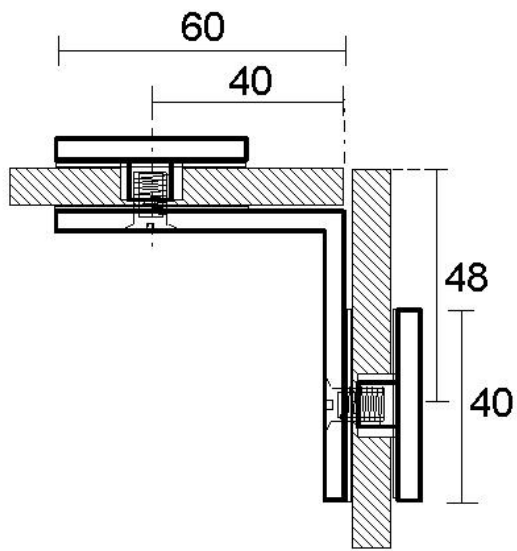

61.62190.01

Winkelverbinder

Material: brass
Finish: chrome polished
Mounting: glass/glass 90°
Glass thickness: 8 / 10 mm
Sales unit (SU): St
Unit package: 1.00
Shape: rounded off
Measures: 40 x 60 mm
Glass processing: Glass drill hole : Ø14 mm

$\text{Ø}14$