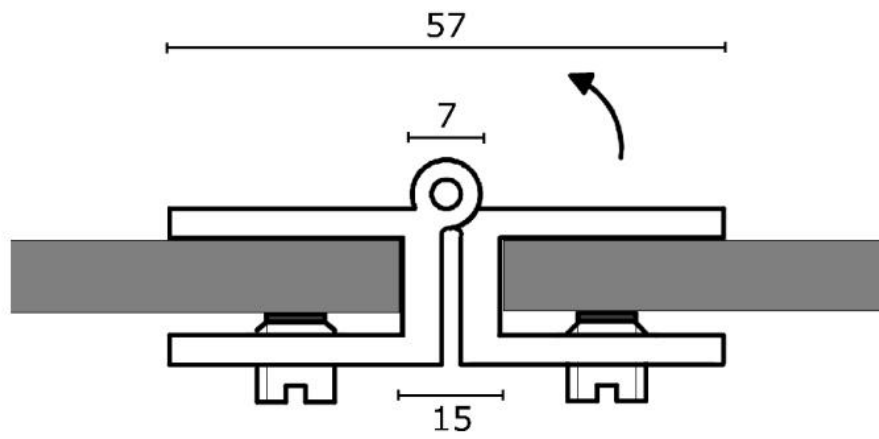

62.16710.04

Vitrinenscharnier

Material: brass
Finish: inox effect
Mounting: glass/glass
Glass thickness: 6 - 8 mm
Sales unit (SU): St
Unit package: 4.00
Shape: square
Carrying capacity: 10 kg/pair

mit 2 Befestigungsschrauben pro Glas

Höhe / hauteur: 25