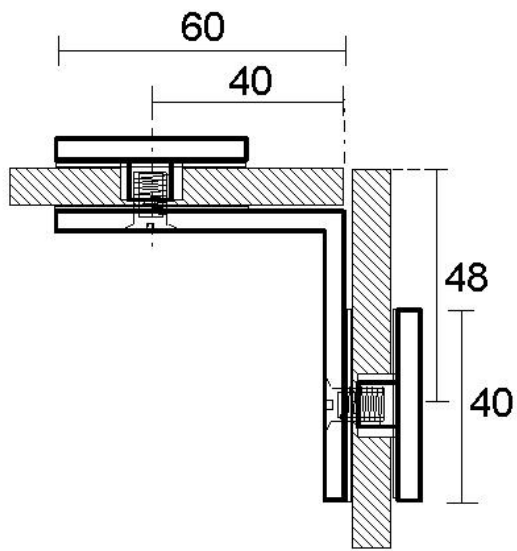

61.62190.04

Winkelverbinder

Material: brass
Finish: inox effect
Mounting: glass/glass 90°
Glass thickness: 8 / 10 mm
Sales unit (SU): St
Unit package: 1.00
Shape: rounded off
Measures: 40 x 60 mm
Glass processing: Glass drill hole : Ø14 mm

$\text{Ø}14$