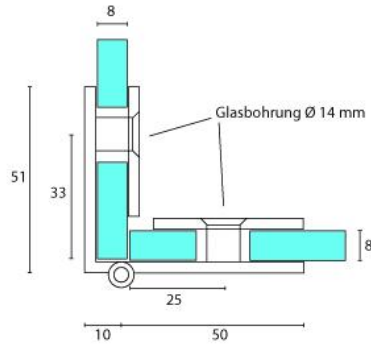

## 62.34600.01

### Vitrinenscharnier

Material: brass  
Finish: chrome polished  
Mounting: glass/glass  
Glass thickness: 6 - 8 mm  
Sales unit (SU): St  
Unit package: 2.00  
Shape: square  
Glass processing: Notch  
Carrying capacity: 15 kg/pair

Winkelmontage, mit je 1 Befestigungsschraube

8 mm Glas / verr 8 mm

6 mm Glas / verr 6 mm