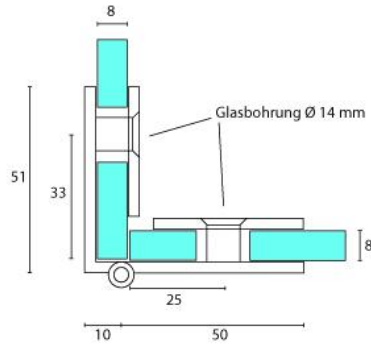

62.34600.02

Vitrinenscharnier

Material: brass
Finish: matt velour
Mounting: glass/glass
Glass thickness: 6 - 8 mm
Sales unit (SU): St
Unit package: 1.00
Shape: square
Glass processing: Notch
Carrying capacity: 15 kg/pair

Winkelmontage, mit je 1 Befestigungsschraube

8 mm Glas / verr 8 mm

6 mm Glas / verr 6 mm