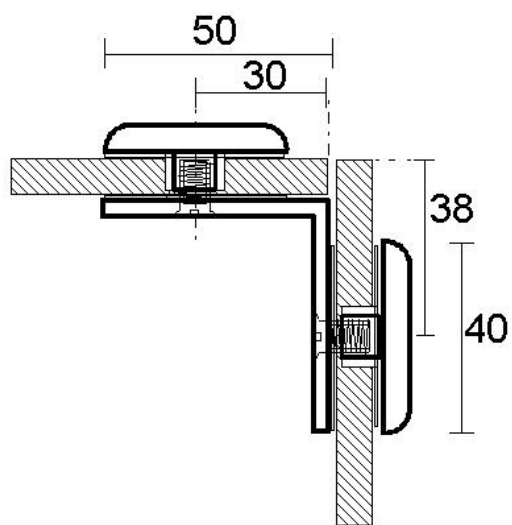

61.62220.04

Winkelverbinder

Material: brass
Finish: inox effect
Mounting: glass/glass 90°
Glass thickness: 8 / 10 mm
Sales unit (SU): St
Unit package: 1.00
Shape: round
Measures: 40 x 50 mm
Glass processing: Glass drill hole : Ø14 mm

$\text{Ø}14$