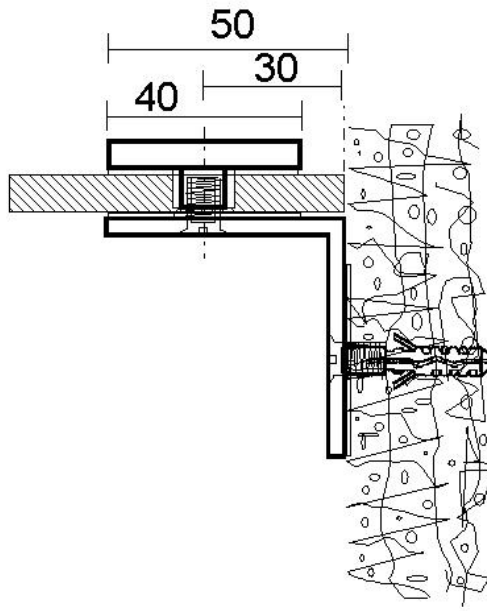

61.62230.04

Winkelverbinder

Material: brass
Finish: inox effect
Mounting: glass/wall 90°
Glass thickness: 8 / 10 mm
Sales unit (SU): St
Unit package: 1.00
Shape: rounded off
Measures: 40 x 50 mm
Glass processing: Glass drill hole : Ø14 mm

Montageschrauben werden nicht mitgeliefert

$\text{Ø}14$