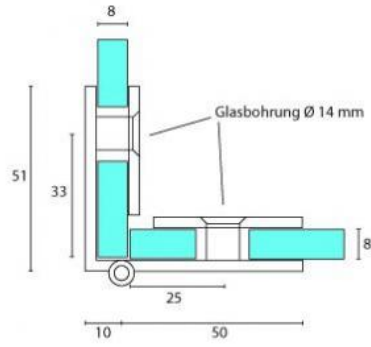

### Vitrinenscharnier

Material: brass  
Finish: matt velour  
Mounting: glass/glass  
Glass thickness: 6 - 8 mm  
Sales unit (SU): St  
Unit package: 2.00  
Shape: round  
Glass processing: Notch  
Carrying capacity: 10 kg/pair

Winkelmontage, mit je 1 Befestigungsschraube

8 mm Glas / verr 8 mm

6 mm Glas / verr 6 mm