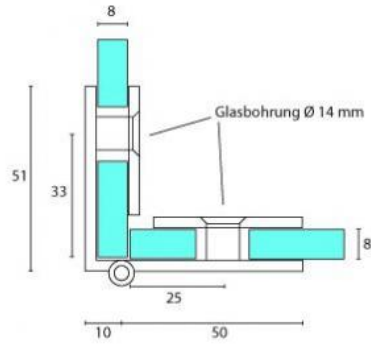

### Vitrinenscharnier

Material: brass  
Finish: golden polished  
Mounting: glass/glass  
Glass thickness: 6 - 8 mm  
Sales unit (SU): St  
Unit package: 1.00  
Shape: round  
Glass processing: Notch  
Carrying capacity: 10 kg/pair

Winkelmontage, mit je 1 Befestigungsschraube

8 mm Glas / verr 8 mm

6 mm Glas / verr 6 mm