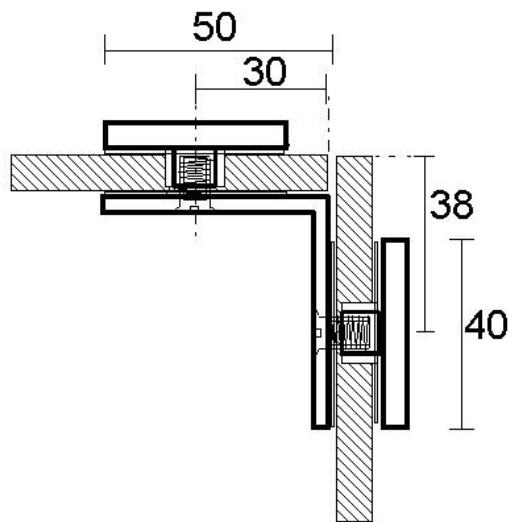

61.62240.02

Winkelverbinder

Material: brass
Finish: matt velour
Mounting: glass/glass 90°
Glass thickness: 8 / 10 mm
Sales unit (SU): St
Unit package: 1.00
Shape: rounded off
Measures: 40 x 50 mm
Glass processing: Glass drill hole : Ø14 mm

$\text{Ø}14$