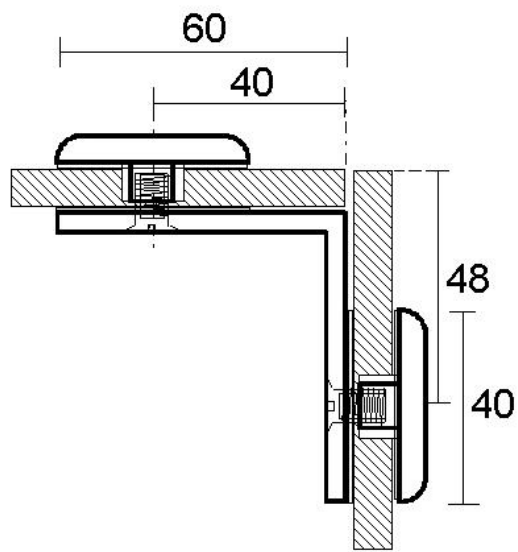

61.62120.04

Winkelverbinder

Material: brass
Finish: inox effect
Mounting: glass/glass 90°
Glass thickness: 8 / 10 mm
Sales unit (SU): St
Unit package: 1.00
Shape: round
Measures: 40 x 60 mm
Glass processing: Glass drill hole : Ø14 mm

$\text{Ø}14$