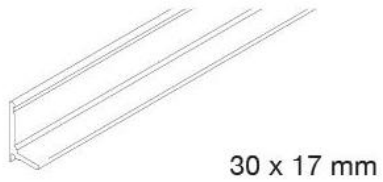

8057.3068.200

Glassfix cover profile, HAWA PORTA 100, for transom sideways

Material: aluminium
Finish: natural anodized EV1
Sales unit (SU): m
Unit package: 1.00
Bar length (L): 2000 mm

L