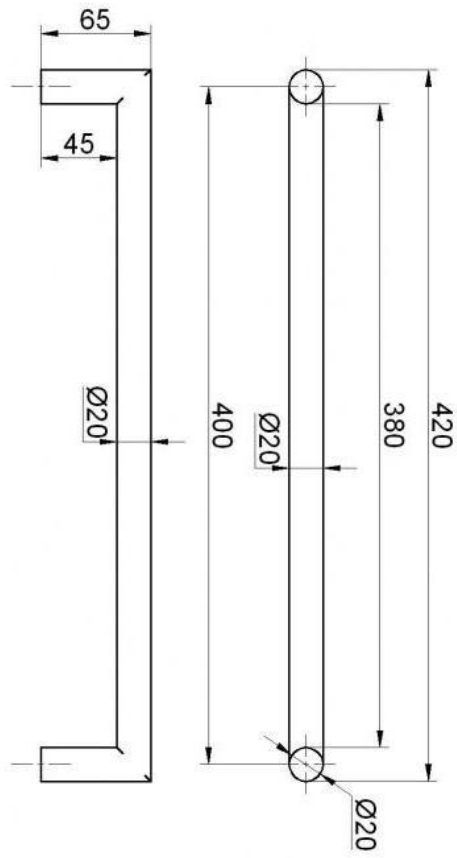

57.79421.01

Pull handle, einzeln

Material: brass
Finish: chrome polished
Mounting: glass assembly (single)
Glass thickness: 8 - 12 mm
Sales unit (SU): St
Unit package: 1.00
Shape: round
Measures: Ø 20 mm, L = 420 mm
Measure A: 420 mm
Measure B: 400 mm
Measure C: 45 mm
Measure D: 20 mm
Glass processing: Glass drill hole : Ø10 mm
Thread: M6

$\text{Ø}12$