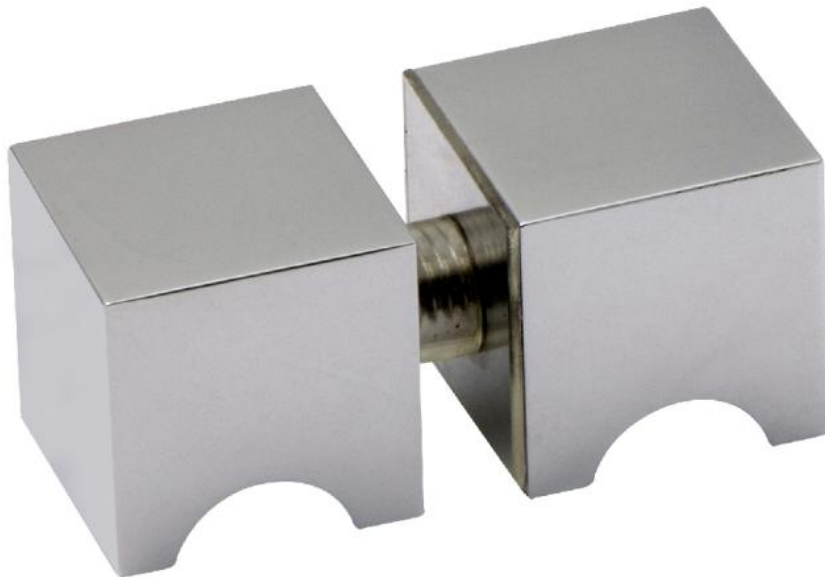

28.25252.01

Duschtürknopf

Material: brass
Finish: chrome polished
Mounting: glass assembly (pair)
Glass thickness: 6 - 10 mm
Sales unit (SU): Pr
Unit package: 1.00
Shape: square
Measures: 25 x 25 mm
Glass processing: Glass drill hole : Ø10 mm
Thread: M6

inkl. Gummidichtungen

Ø12