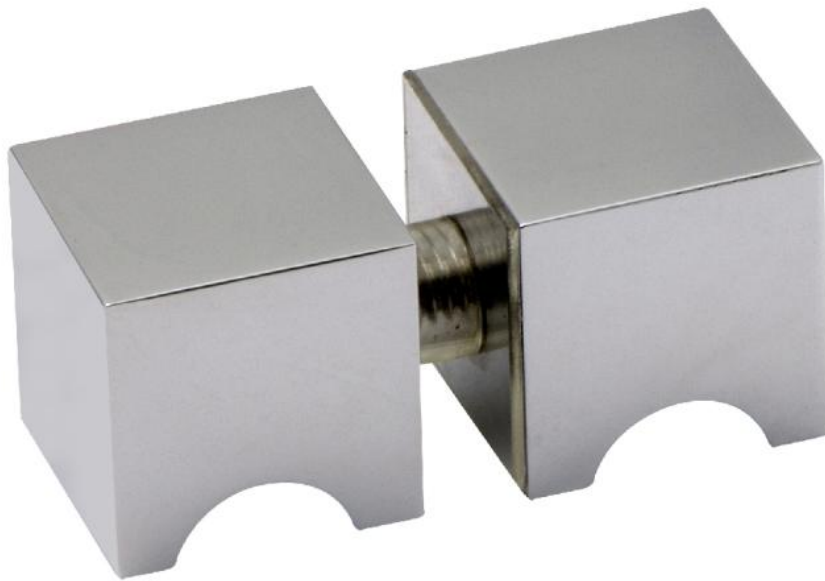

28.25252.04

Duschtürknopf

Material: brass
Finish: inox effect
Mounting: glass assembly (pair)
Glass thickness: 6 - 10 mm
Sales unit (SU): Pr
Unit package: 1.00
Shape: square
Measures: 25 x 25 mm
Measure A: 30 mm
Measure B: 30 mm
Glass processing: Glass drill hole : Ø10 mm
Thread: M6

inkl. Gummidichtungen

Ø12