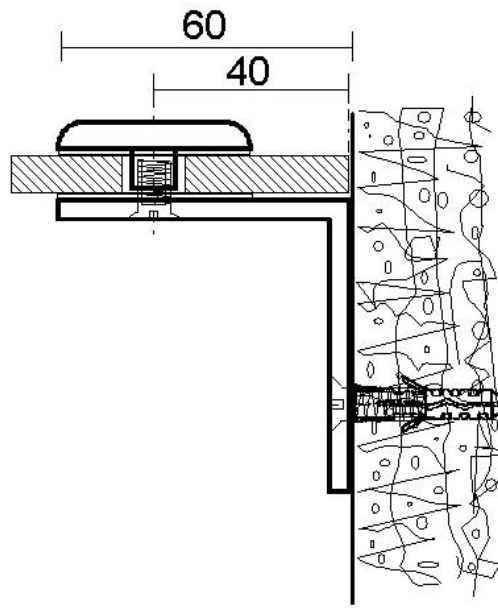

61.62110.01

Winkelverbinder

Material: brass
Finish: chrome polished
Mounting: glass/wall 90°
Glass thickness: 8 / 10 mm
Sales unit (SU): St
Unit package: 1.00
Measures: 40 x 60 mm
Glass processing: Glass drill hole : Ø14 mm

Montageschrauben werden nicht mitgeliefert

$\text{Ø}14$