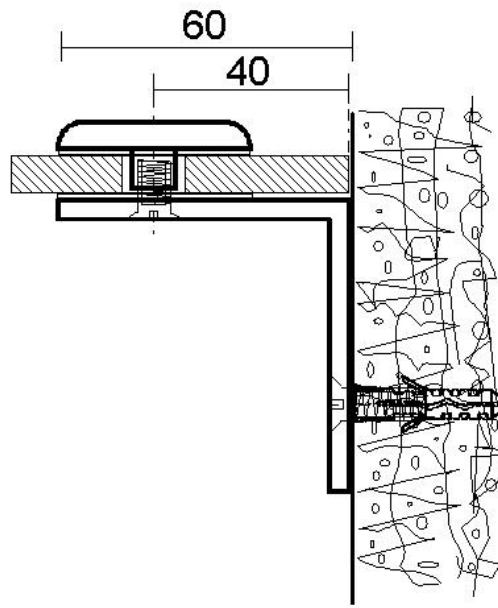

### Winkelverbinder

Material: brass  
Finish: matt velour  
Mounting: glass/wall 90°  
Glass thickness: 8 / 10 mm  
Sales unit (SU): St  
Unit package: 1.00  
Shape: round  
Measures: 40 x 60 mm  
Glass processing: Glass drill hole : Ø14 mm

Montageschrauben werden nicht mitgeliefert

$\text{Ø}14$