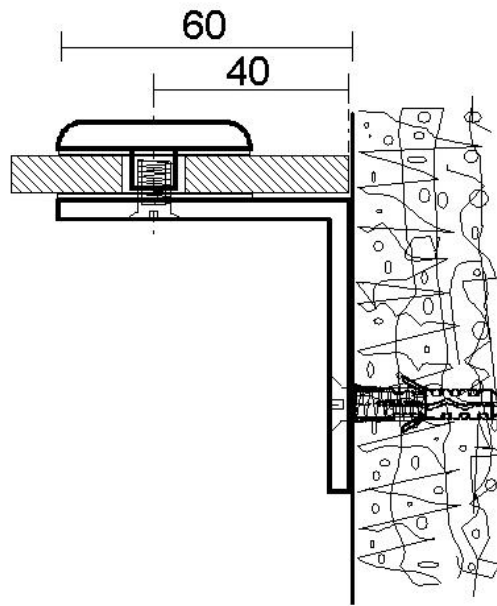

### Winkelverbinder

Material: brass  
Finish: golden polished  
Mounting: glass/wall 90°  
Glass thickness: 8 / 10 mm  
Sales unit (SU): St  
Unit package: 1.00  
Shape: round  
Measures: 40 x 60 mm  
Glass processing: Glass drill hole : Ø14 mm

Montageschrauben werden nicht mitgeliefert

**Ø14**