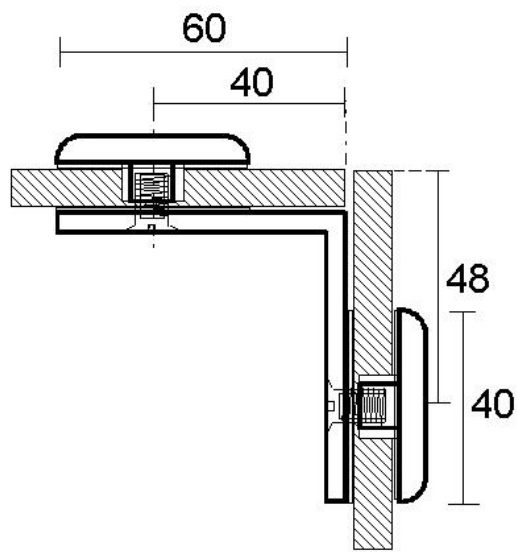

### Winkelverbinder

Material: brass  
Finish: matt velour  
Mounting: glass/glass 90°  
Glass thickness: 8 / 10 mm  
Sales unit (SU): St  
Unit package: 1.00  
Shape: round  
Measures: 40 x 60 mm  
Glass processing: Glass drill hole : Ø14 mm

**Ø14**