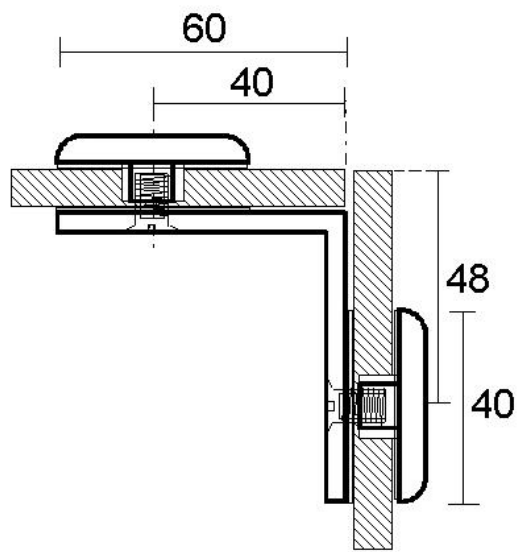

### Winkelverbinder

Material: brass  
Finish: golden polished  
Mounting: glass/glass 90°  
Glass thickness: 8 / 10 mm  
Sales unit (SU): St  
Unit package: 1.00  
Shape: round  
Measures: 40 x 60 mm  
Glass processing: Glass drill hole : Ø14 mm

**Ø14**